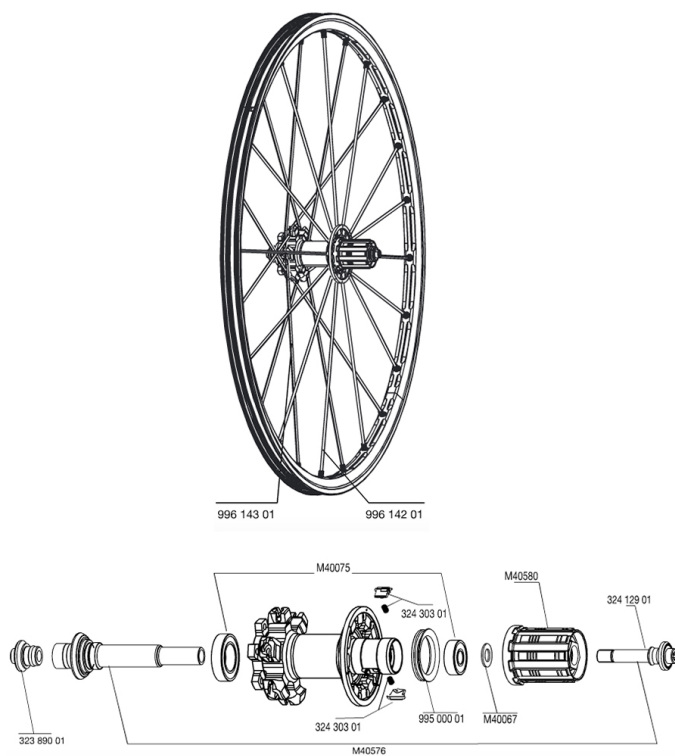

REFERENZEN RÄDER

SPOKES

99614301	12 NDR SPK XMAX ST LEFTY WHITE 263mm
99614201	12 DRV SPK XMAX ST LEFTY WHITE 248mm

HUB SHELLS

M40075	REAR HUB 608+6903 BEARINGS
99500001	FTSL/FTSX FREEHUB BODY SEAL
32389001	R.FORK SUPPORT CROSSMAX SL DCL
32412901	REAR AXLE BOLT PREP HG9
M40580	CORPS DE ROUE LIBRE FTS "L" HG9
M40576	REAR AXLE CROSSMAX UST DISC
32430301	FTSX MTB PAWLS KIT
M40067	10 SPACERS FRW/HUB BODY

CROSSMAX ST DISC LEFTY LTD

2

2008
REAR

Specifications

RADGEWICHTE