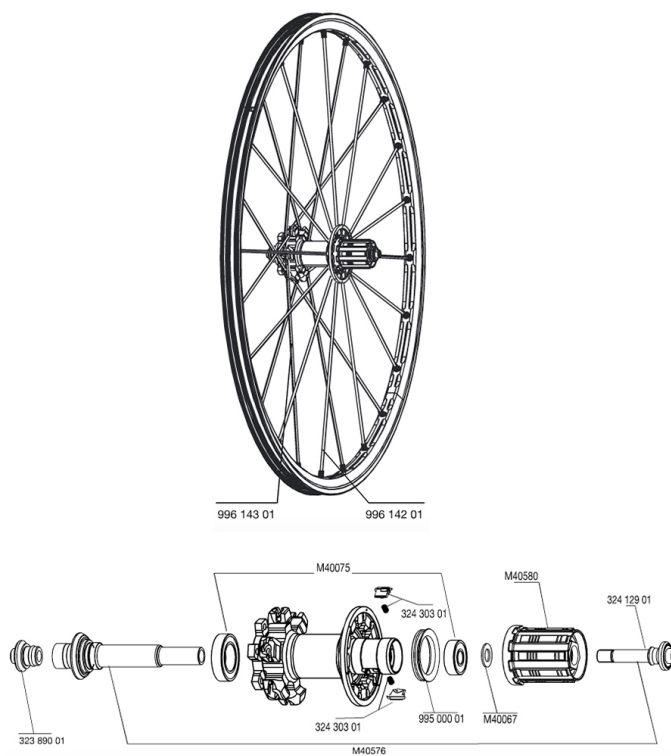

REFERENZEN RÄDER

SPOKES

99614301	12 NDR SPK XMAX ST LEFTY WHITE 263mm
99614201	12 DRV SPK XMAX ST LEFTY WHITE 248mm

HUB SHELLS

M40576	REAR AXLE CROSSMAX UST DISC
32430301	FTSX MTB PAWLS KIT
M40067	10 SPACERS FRW/HUB BODY
M40075	REAR HUB 608+6903 BEARINGS
99500001	FTSL/FTSX FREEHUB BODY SEAL
32389001	R.FORK SUPPORT CROSSMAX SL DCL
32412901	REAR AXLE BOLT PREP HG9
M40580	CORPS DE ROUE LIBRE FTS "L" HG9

CROSSMAX ST DISC LEFTY LTD

Specifications

RADGEWICHTE