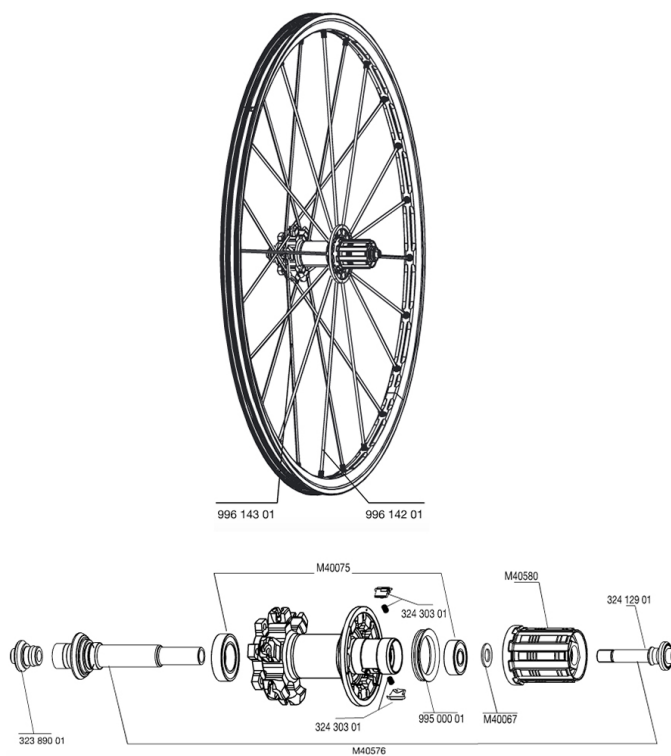

REFERENZEN RÄDER

SPOKES

| | |
|----------|--------------------------------------|
| 99614301 | 12 NDR SPK XMAX ST LEFTY WHITE 263mm |
| 99614201 | 12 DRV SPK XMAX ST LEFTY WHITE 248mm |

HUB SHELLS

| | |
|----------|---------------------------------|
| M40067 | 10 SPACERS FRW/HUB BODY |
| M40075 | REAR HUB 608+6903 BEARINGS |
| 99500001 | FTSL/FTSX FREEHUB BODY SEAL |
| 32389001 | R.FORK SUPPORT CROSSMAX SL DCL |
| 32412901 | REAR AXLE BOLT PREP HG9 |
| M40580 | CORPS DE ROUE LIBRE FTS "L" HG9 |
| M40576 | REAR AXLE CROSSMAX UST DISC |
| 32430301 | FTSX MTB PAWLS KIT |

CROSSMAX ST DISC LEFTY LTD

Specifications

RADGEWICHTE