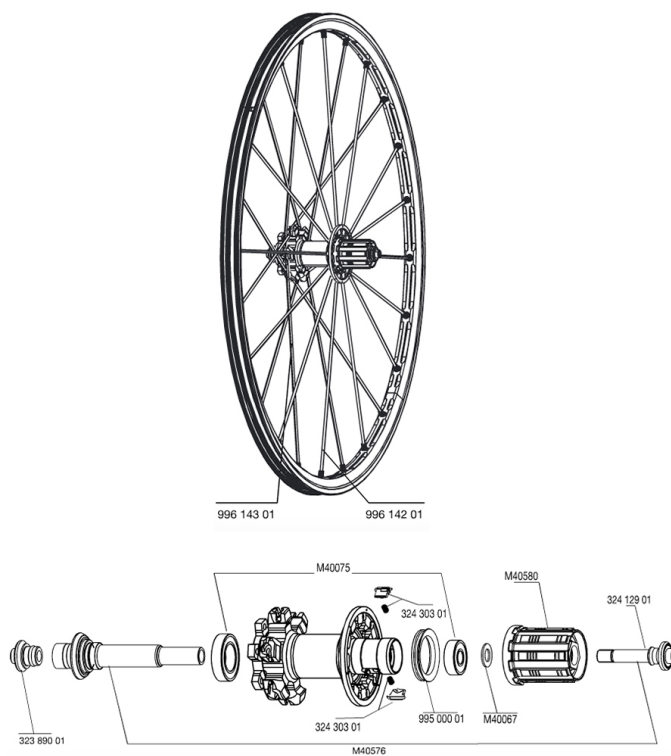

REFERENZEN RÄDER

SPOKES

| | |
|----------|--------------------------------------|
| 99614301 | 12 NDR SPK XMAX ST LEFTY WHITE 263mm |
| 99614201 | 12 DRV SPK XMAX ST LEFTY WHITE 248mm |

HUB SHELLS

| | |
|----------|---------------------------------|
| 99500001 | FTSL/FTSX FREEHUB BODY SEAL |
| 32389001 | R.FORK SUPPORT CROSSMAX SL DCL |
| 32412901 | REAR AXLE BOLT PREP HG9 |
| M40580 | CORPS DE ROUE LIBRE FTS "L" HG9 |
| M40576 | REAR AXLE CROSSMAX UST DISC |
| 32430301 | FTSX MTB PAWLS KIT |
| M40067 | 10 SPACERS FRW/HUB BODY |
| M40075 | REAR HUB 608+6903 BEARINGS |

CROSSMAX ST DISC LEFTY LTD

Specifications

RADGEWICHTE