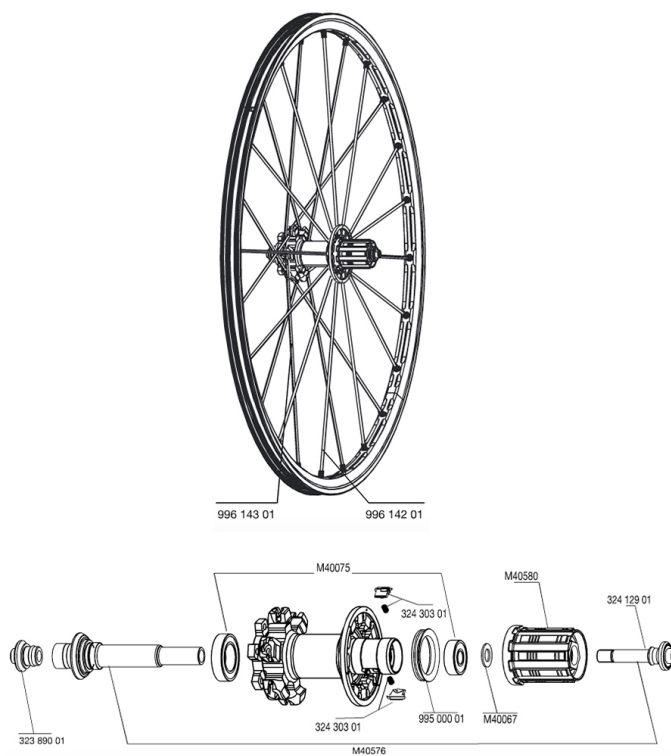

REFERENCES WHEELS

SPOKES

99614201	12 DRV SPK XMAX ST LEFTY WHITE 248mm
99614301	12 NDR SPK XMAX ST LEFTY WHITE 263mm

HUB SHELLS

32389001	R.FORK SUPPORT CROSSMAX SL DCL
32412901	REAR AXLE BOLT PREP HG9
M40580	FTSX FREEWHEEL BODY HG9
M40576	REAR AXLE CROSSMAX UST DISC
32430301	FTSX PAWLS KIT (MTB WHEELS)
M40067	INTERNAL FREEWHEEL SPACER FTSL/FTSX
M40075	REAR HUB 608+6903 BEARINGS
99500001	FTSL/FTSX FREEHUB BODY SEAL

CROSSMAX ST DISC LEFTY LTD

2

2008

REAR

Specifications

WHEEL WEIGHTS