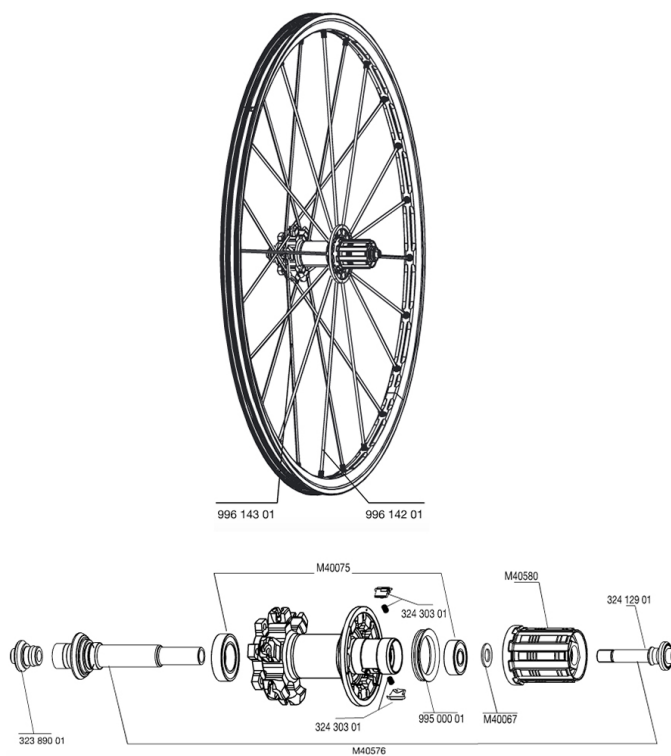

REFERENCES WHEELS

SPOKES

| | |
|----------|--------------------------------------|
| 99614301 | 12 NDR SPK XMAX ST LEFTY WHITE 263mm |
| 99614201 | 12 DRV SPK XMAX ST LEFTY WHITE 248mm |

HUB SHELLS

| | |
|----------|-------------------------------------|
| M40075 | REAR HUB 608+6903 BEARINGS |
| 99500001 | FTSL/FTSX FREEHUB BODY SEAL |
| 32389001 | R.FORK SUPPORT CROSSMAX SL DCL |
| 32412901 | REAR AXLE BOLT PREP HG9 |
| M40580 | FTSX FREEWHEEL BODY HG9 |
| M40576 | REAR AXLE CROSSMAX UST DISC |
| 32430301 | FTSX PAWLS KIT (MTB WHEELS) |
| M40067 | INTERNAL FREEWHEEL SPACER FTSL/FTSX |

CROSSMAX ST DISC LEFTY LTD

Specifications

WHEEL WEIGHTS