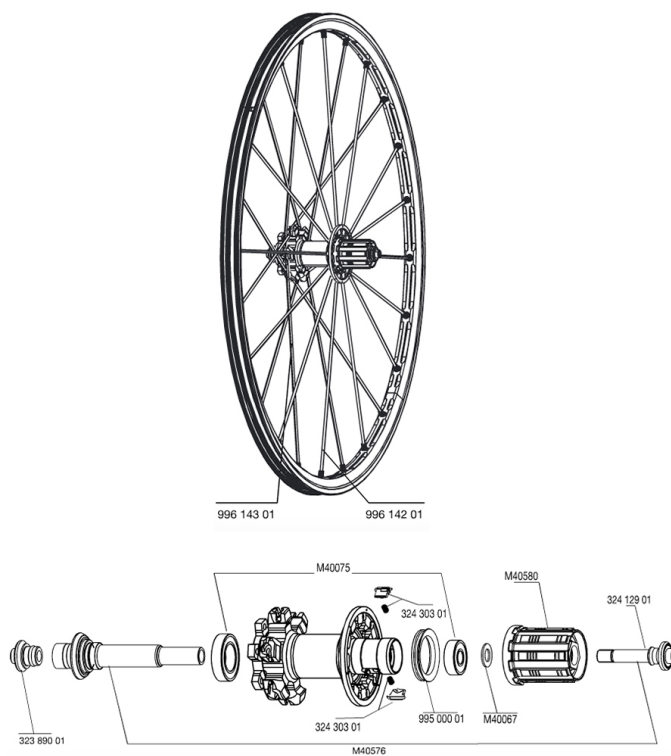

REFERENCES WHEELS

**SPOKES**

99614201	12 DRV SPK XMAX ST LEFTY WHITE 248mm
99614301	12 NDR SPK XMAX ST LEFTY WHITE 263mm

**HUB SHELLS**

32389001	R.FORK SUPPORT CROSSMAX SL DCL
32412901	REAR AXLE BOLT PREP HG9
M40580	FTSX FREEWHEEL BODY HG9
M40576	REAR AXLE CROSSMAX UST DISC
32430301	FTSX PAWLS KIT (MTB WHEELS)
M40067	INTERNAL FREEWHEEL SPACER FTSL/FTSX
M40075	REAR HUB 608+6903 BEARINGS
99500001	FTSL/FTSX FREEHUB BODY SEAL

# CROSSMAX ST DISC LEFTY LTD

## *Specifications*

WHEEL WEIGHTS