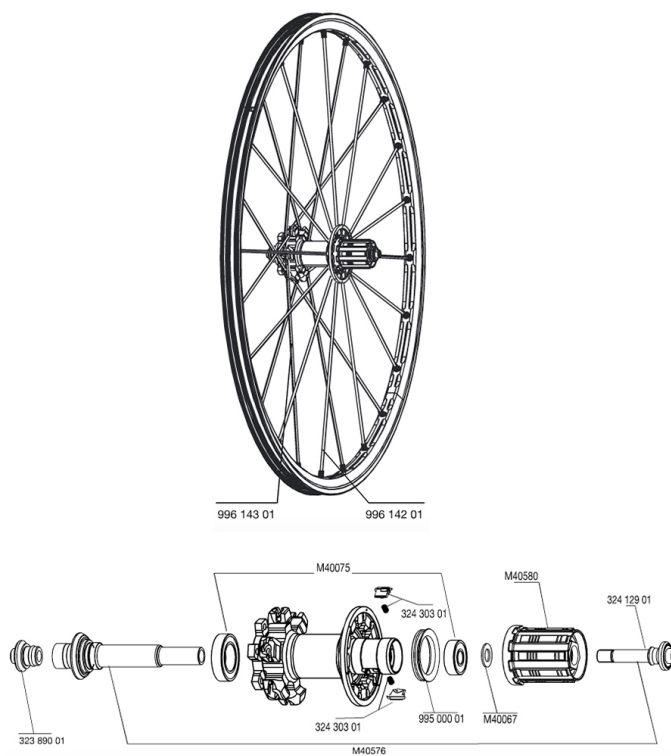

REFERENCES WHEELS

SPOKES

| | |
|----------|--------------------------------------|
| 99614301 | 12 NDR SPK XMAX ST LEFTY WHITE 263mm |
| 99614201 | 12 DRV SPK XMAX ST LEFTY WHITE 248mm |

HUB SHELLS

| | |
|----------|-------------------------------------|
| 99500001 | FTSL/FTSX FREEHUB BODY SEAL |
| 32389001 | R.FORK SUPPORT CROSSMAX SL DCL |
| 32412901 | REAR AXLE BOLT PREP HG9 |
| M40580 | FTSX FREEWHEEL BODY HG9 |
| M40576 | REAR AXLE CROSSMAX UST DISC |
| 32430301 | FTSX PAWLS KIT (MTB WHEELS) |
| M40067 | INTERNAL FREEWHEEL SPACER FTSL/FTSX |
| M40075 | REAR HUB 608+6903 BEARINGS |

CROSSMAX ST DISC LEFTY LTD

Specifications

WHEEL WEIGHTS