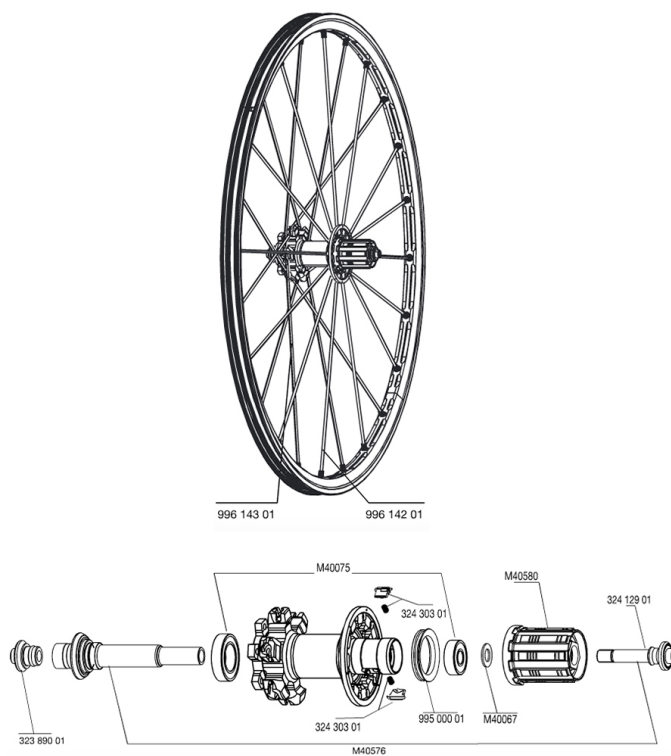

REFERENCES WHEELS

SPOKES

99614301	12 NDR SPK XMAX ST LEFTY WHITE 263mm
99614201	12 DRV SPK XMAX ST LEFTY WHITE 248mm

HUB SHELLS

M40576	REAR AXLE CROSSMAX UST DISC
32430301	FTSX PAWLS KIT (MTB WHEELS)
M40067	INTERNAL FREEWHEEL SPACER FTSL/FTSX
M40075	REAR HUB 608+6903 BEARINGS
99500001	FTSL/FTSX FREEHUB BODY SEAL
32389001	R.FORK SUPPORT CROSSMAX SL DCL
32412901	REAR AXLE BOLT PREP HG9
M40580	FTSX FREEWHEEL BODY HG9

CROSSMAX ST DISC LEFTY LTD

Specifications

WHEEL WEIGHTS