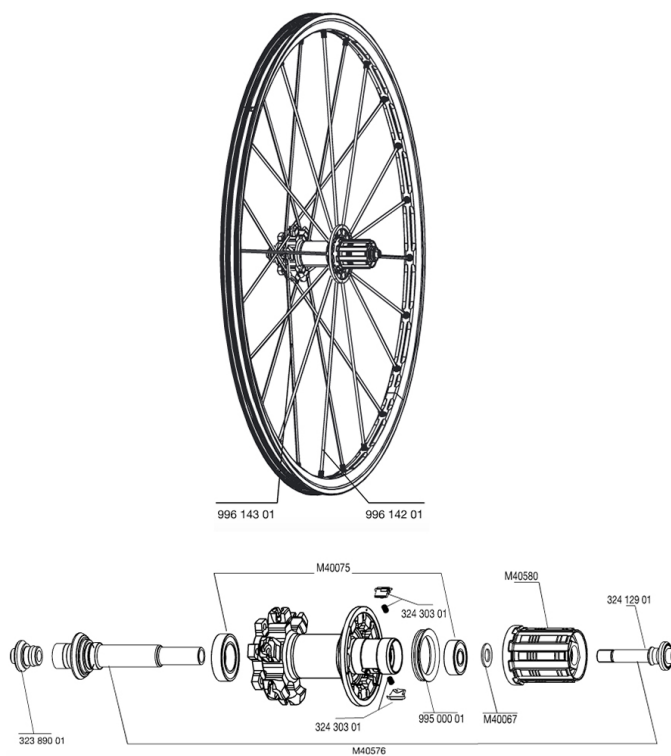

REFERENCES WHEELS

SPOKES

99614201	12 DRV SPK XMAX ST LEFTY WHITE 248mm
99614301	12 NDR SPK XMAX ST LEFTY WHITE 263mm

HUB SHELLS

32389001	R.FORK SUPPORT CROSSMAX SL DCL
32412901	REAR AXLE BOLT PREP HG9
M40580	FTSX FREEWHEEL BODY HG9
M40576	REAR AXLE CROSSMAX UST DISC
32430301	FTSX PAWLS KIT (MTB WHEELS)
M40067	INTERNAL FREEWHEEL SPACER FTSL/FTSX
M40075	REAR HUB 608+6903 BEARINGS
99500001	FTSL/FTSX FREEHUB BODY SEAL

CROSSMAX ST DISC LEFTY LTD

Specifications

WHEEL WEIGHTS