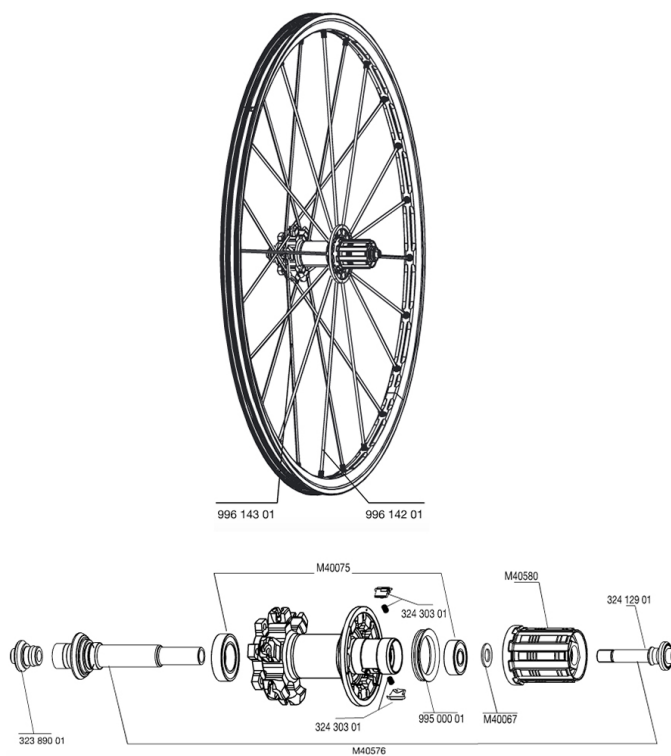

REFERENCES WHEELS

SPOKES

99614201	12 DRV SPK XMAX ST LEFTY WHITE 248mm
99614301	12 NDR SPK XMAX ST LEFTY WHITE 263mm

HUB SHELLS

32412901	REAR AXLE BOLT PREP HG9
M40580	FTSX FREEWHEEL BODY HG9
M40576	REAR AXLE CROSSMAX UST DISC
32430301	FTSX PAWLS KIT (MTB WHEELS)
M40067	INTERNAL FREEWHEEL SPACER FTSL/FTSX
M40075	REAR HUB 608+6903 BEARINGS
99500001	FTSL/FTSX FREEHUB BODY SEAL
32389001	R.FORK SUPPORT CROSSMAX SL DCL

CROSSMAX ST DISC LEFTY LTD

Specifications

WHEEL WEIGHTS