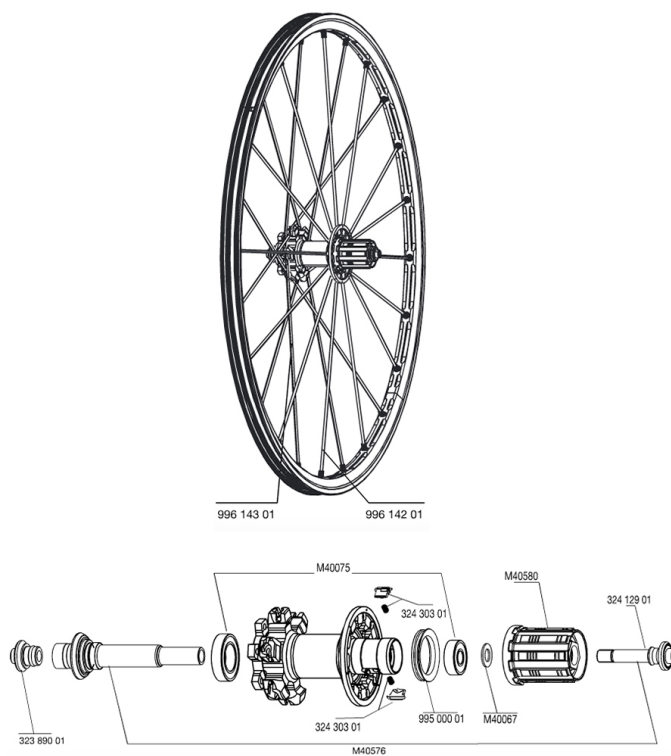

REFERENCES WHEELS

**SPOKES**

99614201	12 DRV SPK XMAX ST LEFTY WHITE 248mm
99614301	12 NDR SPK XMAX ST LEFTY WHITE 263mm

**HUB SHELLS**

M40576	REAR AXLE CROSSMAX UST DISC
32430301	FTSX PAWLS KIT (MTB WHEELS)
M40067	INTERNAL FREEWHEEL SPACER FTSL/FTSX
M40075	REAR HUB 608+6903 BEARINGS
99500001	FTSL/FTSX FREEHUB BODY SEAL
32389001	R.FORK SUPPORT CROSSMAX SL DCL
32412901	REAR AXLE BOLT PREP HG9
M40580	FTSX FREEWHEEL BODY HG9

# CROSSMAX ST DISC LEFTY LTD

## *Specifications*

WHEEL WEIGHTS