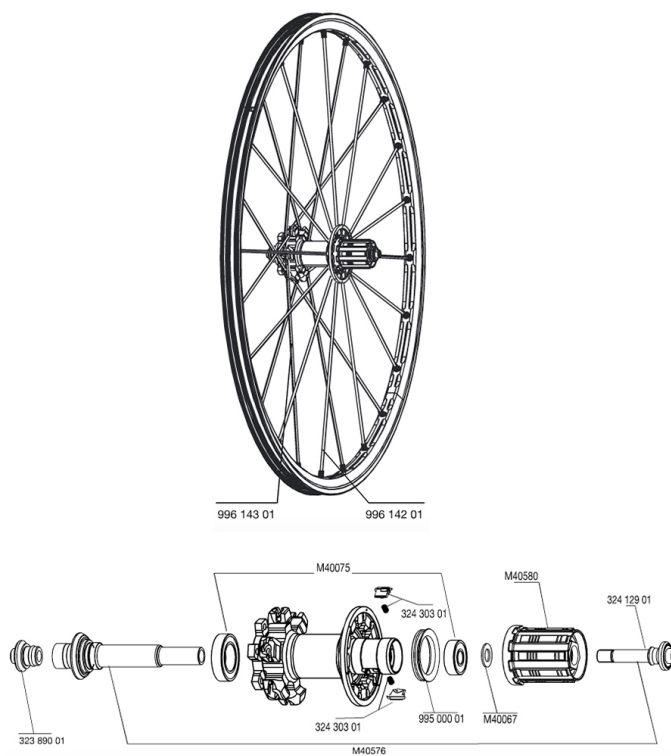

REFERENCES WHEELS

SPOKES

99614201	12 DRV SPK XMAX ST LEFTY WHITE 248mm
99614301	12 NDR SPK XMAX ST LEFTY WHITE 263mm

HUB SHELLS

32389001	R.FORK SUPPORT CROSSMAX SL DCL
32412901	REAR AXLE BOLT PREP HG9
M40580	FTSX FREEWHEEL BODY HG9
M40576	REAR AXLE CROSSMAX UST DISC
32430301	FTSX PAWLS KIT (MTB WHEELS)
M40067	INTERNAL FREEWHEEL SPACER FTSL/FTSX
M40075	REAR HUB 608+6903 BEARINGS
99500001	FTSL/FTSX FREEHUB BODY SEAL

CROSSMAX ST DISC LEFTY LTD

2

2008
REAR

Specifications

WHEEL WEIGHTS