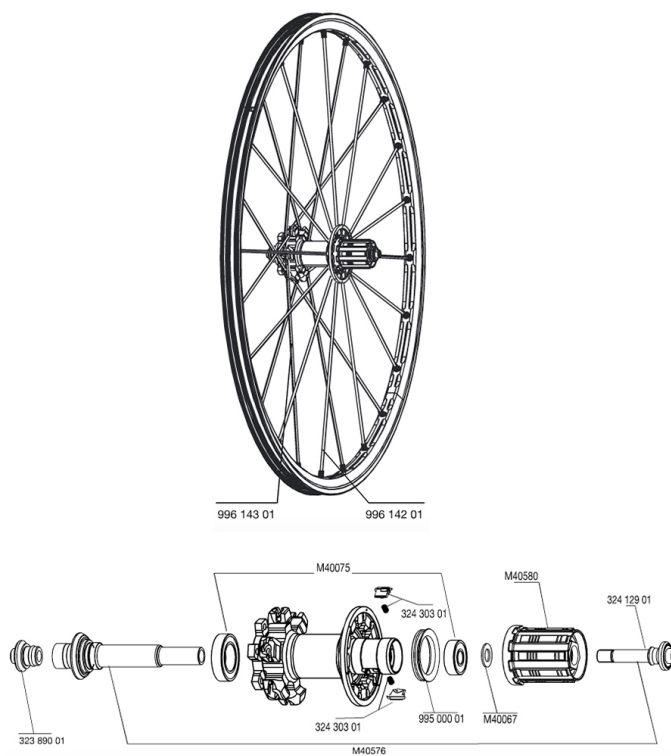

**RUEDAS REFERENCIAS**

**SPOKES**

99614301	12 NDR SPK XMAX ST LEFTY WHITE 263mm
99614201	12 DRV SPK XMAX ST LEFTY WHITE 248mm

**HUB SHELLS**

M40067	10 SPACERS FRW/HUB BODY
M40075	REAR HUB 608+6903 BEARINGS
99500001	FTSL/FTSX FREEHUB BODY SEAL
32389001	R.FORK SUPPORT CROSSMAX SL DCL
32412901	REAR AXLE BOLT PREP HG9
M40580	CORPS DE ROUE LIBRE FTS "L" HG9
M40576	REAR AXLE CROSSMAX UST DISC
32430301	FTSX MTB PAWLS KIT

# CROSSMAX ST DISC LEFTY LTD

## *Specifications*

PESOS DE RUEDAS