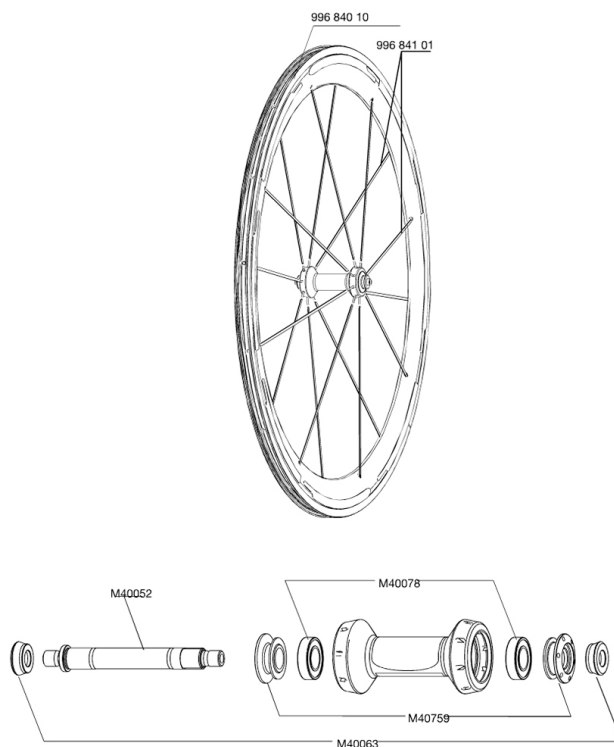

REFERENCES WHEELS

RIMS

&NBSP;:

99684010	FRONT RIM COSMIC CARBONE SL 09
----------	--------------------------------

SPOKES

99684101	KIT 8 FRONT CARBONE SL 09 SPOKE 289mm
----------	---------------------------------------

HUB SHELLS

M40063	2 FRONT AXLE FORK SUPPORT
M40052	FRONT HUB AXLE
M40759	ADJUSTING BEARING NUT + FRONT CAP
M40078	FRONT HUB BEARINGS 6901 x 2

COSMIC CARBONE SL 08

Specifications

WHEEL WEIGHTS