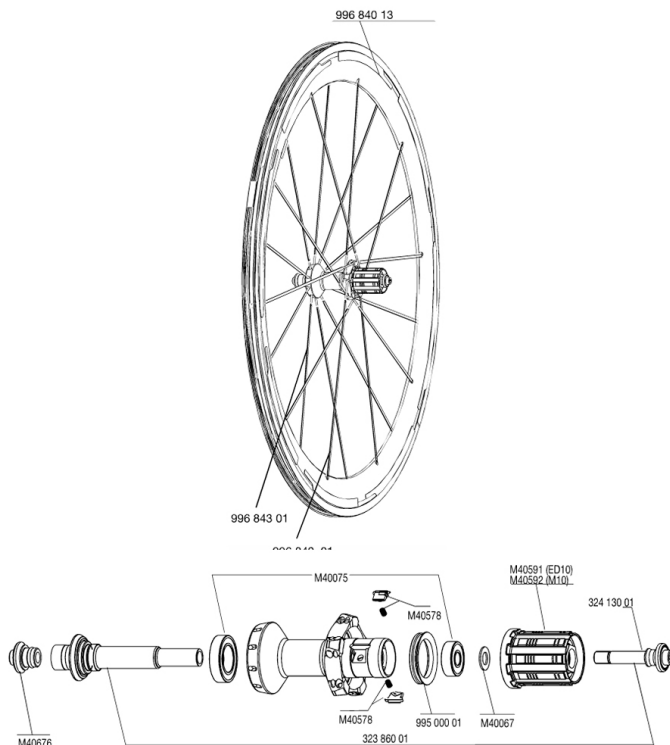

REFERENCES WHEELS

**RIMS**

&NBSP;:

|          |                               |
|----------|-------------------------------|
| 99684013 | REAR RIM COSMIC CARBONE SL 09 |
|----------|-------------------------------|

**SPOKES**

|          |   |
|----------|---|
| 99684201 | KIT 10 DRIVE SIDE CARBONE SL 09 SPOKE 306mm |
| 99684301 | KIT 10 NDS COSMIC CARBON SL 09 SPOKE 288mm  |

**HUB SHELLS**

|          |  |
|----------|--|
| M40075   | REAR HUB 608+6903 BEARINGS               |
| M40592   | FTSL FREEWHEEL BODY M10                  |
| M40067   | INTERNAL FREEWHEEL SPACER FTSL/FTSX      |
| 32386001 | COSMIC CARBONE SL REAR AXLE              |
| 32413001 | REAR AXLE BOLT M11/ED11                  |
| M40591   | FTSL FREEWHEEL BODY ED10                 |
| M40676   | CLIP-ON REAR FORK SUPPORT KSYRIUM SSC SL |
| 99500001 | FTSL/FTSX FREEHUB BODY SEAL              |
| M40578   | FTSL PAWLS KIT (ROAD WHEELS)             |

# ***COSMIC CARBONE SL 08***

### **WHEEL WEIGHTS**