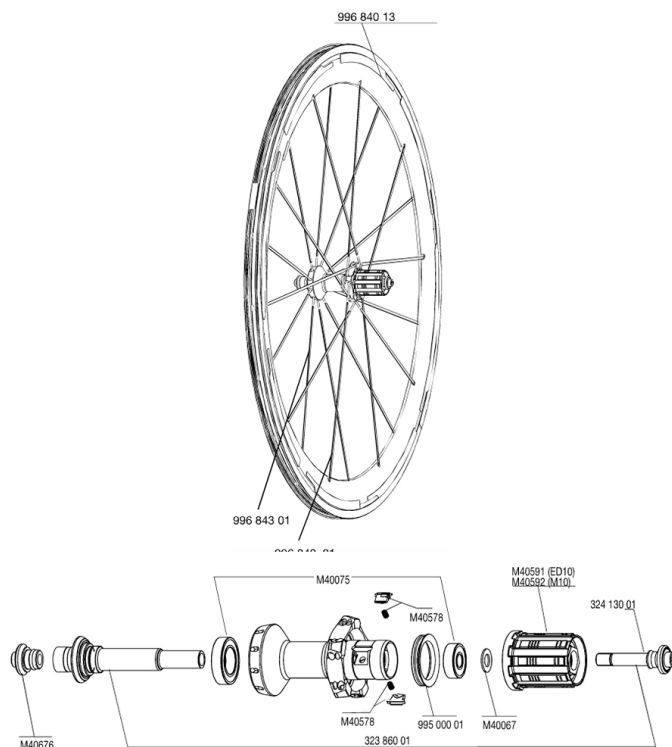

REFERENCES WHEELS

RIMS

&NBSP;:

99684013	REAR RIM COSMIC CARBONE SL 09
----------	-------------------------------

SPOKES

99684301	KIT 10 NDS COSMIC CARBON SL 09 SPOKE 288mm
99684201	KIT 10 DRIVE SIDE CARBONE SL 09 SPOKE 306mm

HUB SHELLS

32386001	COSMIC CARBONE SL REAR AXLE
32413001	REAR AXLE BOLT M11/ED11
M40591	FTSL FREEWHEEL BODY ED10
M40676	CLIP-ON REAR FORK SUPPORT KSYRIUM SSC SL
99500001	FTSL/FTSX FREEHUB BODY SEAL
M40578	FTSL PAWLS KIT (ROAD WHEELS)
M40075	REAR HUB 608+6903 BEARINGS
M40592	FTSL FREEWHEEL BODY M10
M40067	INTERNAL FREEWHEEL SPACER FTSL/FTSX

COSMIC CARBONE SL 08

Specifications

WHEEL WEIGHTS