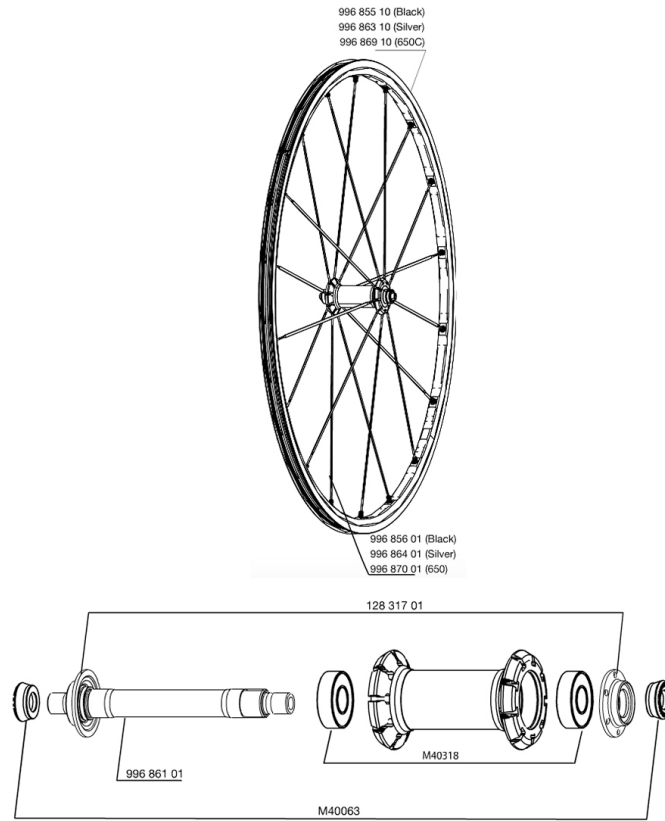

REFERENZEN RÄDER

**RIMS**

&NBSP;:

|          |                                      |
|----------|--------------------------------------|
| 99685510 | FRONT RIM KSYRIUM ELITE 09 BLACK     |
| 99686910 | FRONT RIM KSYRIUM ELITE 09 BLACK 650 |
| 99686310 | FRONT RIM KSYRIUM ELITE 09 SILVER    |

**SPOKES**

|          |   |
|----------|---|
| 99685601 | 9 SPOKES KSYRIUM ELITE 09 BLACK FRT 284mm |
| 99687001 | 9 SPOKES KSY ELITE 09 BLACK 650 FRT 259mm |
| 99686401 | 9 SPOKES KSYRIUM ELITE 09 SILV FRT 284mm  |

**HUB SHELLS**

|          |   |
|----------|---|
| 99686101 | KSYRIUM ELITE 09 FRONT AXLE                 |
| M40063   | 2 FRONT AXLE FORK SUPPORT                   |
| 12831701 | FRONT HUB CAP + ADJUST.NUT KSYRIUM ELITE 09 |
| M40318   | HUB BEARING KIT 6001                        |

**MAVIC** ***KSYRIUM ELITE 09***

***Specifications***

RADGEWICHTE