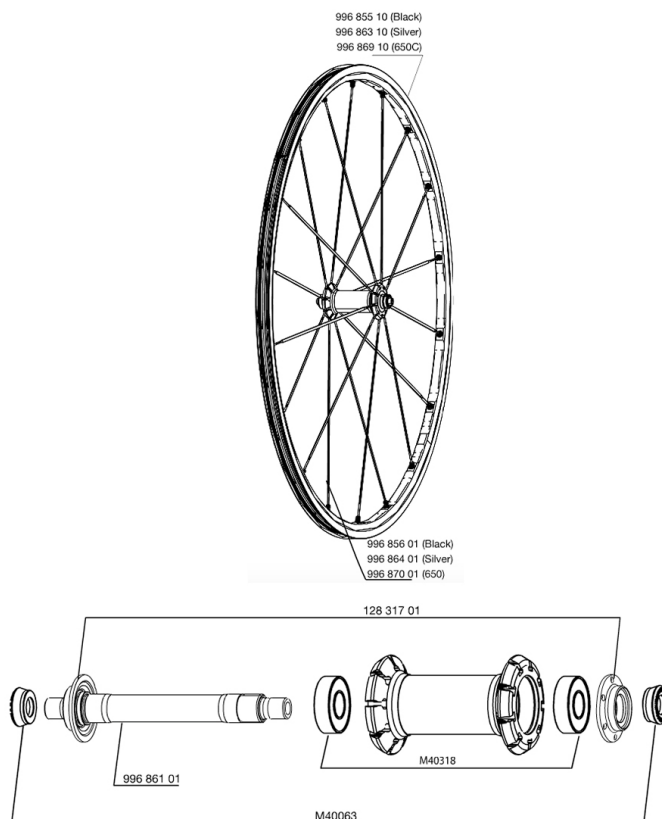

REFERENCES WHEELS

**RIMS**

&NBSP;:

99686910	FRONT RIM KSYRIUM ELITE 09 BLACK 650
99686310	FRONT RIM KSYRIUM ELITE 09 SILVER
99685510	FRONT RIM KSYRIUM ELITE 09 BLACK

**SPOKES**

99687001	9 SPOKES KSY ELITE 09 BLACK 650 FRT 259mm
99686401	9 SPOKES KSYRIUM ELITE 09 SILV FRT 284mm
99685601	9 SPOKES KSYRIUM ELITE 09 BLACK FRT 284mm

**HUB SHELLS**

M40063	2 FRONT AXLE FORK SUPPORT
12831701	FRONT HUB CAP + ADJUST.NUT KSYRIUM ELITE 09
M40318	KIT 2 HUB BEARINGS 6001
99686101	KSYRIUM ELITE 09 FRONT AXLE

**MAVIC** ***KSYRIUM ELITE 09***

***Specifications***

WHEEL WEIGHTS