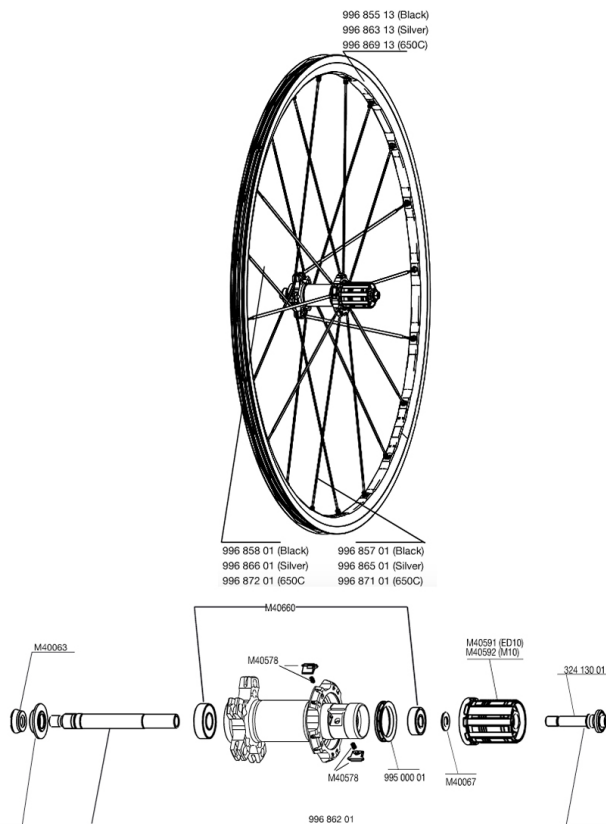

REFERENZEN RÄDER

RIMS

&NBSP;:

99686913	REAR RIM KSYRIUM ELITE 09 BLACK 650
99686313	REAR RIM KSYRIUM ELITE 09 SILVER
99685513	REAR RIM KSYRIUM ELITE 09 BLACK

SPOKES

99687201	10 SPOKES KSY ELITE 09 BLACK 650 OFW 280mm
99686501	10 SPOKES KSYRIUM ELITE 09 SILV FW 276mm
99687101	10 SPOKES KSY ELITE 09 BLACK 650 FW 255mm
99685801	10 SPOKES KSYRIUM ELITE 09 BLACK OFW 301mm
99686601	10 SPOKES KSYRIUM ELITE 09 SILV OFW 301mm
99685701	10 SPOKES KSYRIUM ELITE 09 BLACK FW 276mm

HUB SHELLS

M40063	2 FRONT AXLE FORK SUPPORT
M40592	CORPS DE ROUE LIBRE FTS "L" M10
M40660	REAR HUB 608+6001 BEARINGS
M40591	CORPS DE ROUE LIBRE FTS "L" ED10
N/A	NABENKÖRPER
32413001	REAR AXLE BOLT M10/ED10
M40578	FTSL PAWLS KIT (ROAD WHEELS)

MAVIC ***KSYRIUM ELITE 09***

Specifications

RADGEWICHTE