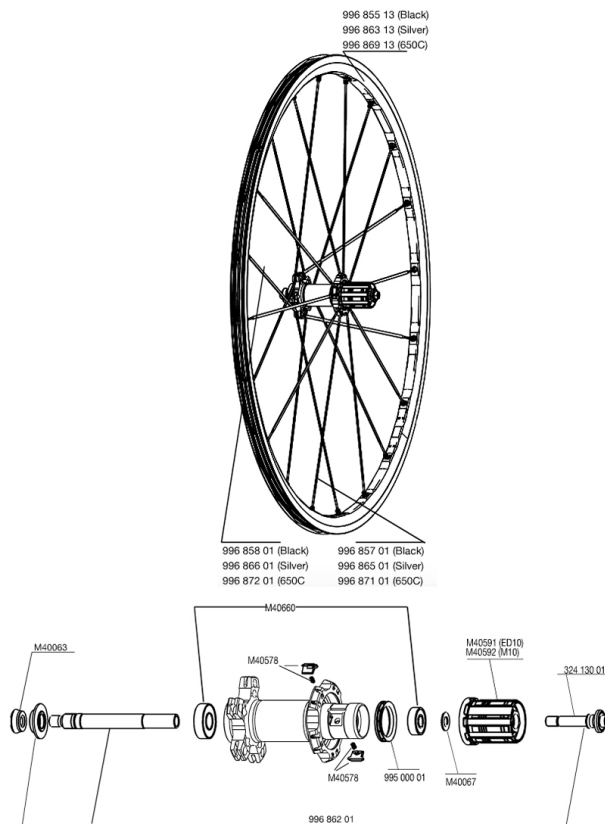

REFERENZEN RÄDER

RIMS

&NBSP;:

99686313	REAR RIM KSYRIUM ELITE 09 SILVER
99685513	REAR RIM KSYRIUM ELITE 09 BLACK
99686913	REAR RIM KSYRIUM ELITE 09 BLACK 650

SPOKES

99686501	10 SPOKES KSYRIUM ELITE 09 SILV FW 276mm
99687101	10 SPOKES KSY ELITE 09 BLACK 650 FW 255mm
99685801	10 SPOKES KSYRIUM ELITE 09 BLACK OFW 301mm
99686601	10 SPOKES KSYRIUM ELITE 09 SILV OFW 301mm
99685701	10 SPOKES KSYRIUM ELITE 09 BLACK FW 276mm
99687201	10 SPOKES KSY ELITE 09 BLACK 650 OFW 280mm

HUB SHELLS

M40063	2 FRONT AXLE FORK SUPPORT
M40592	CORPS DE ROUE LIBRE FTS "L" M10
M40660	REAR HUB 608+6001 BEARINGS
M40591	CORPS DE ROUE LIBRE FTS "L" ED10
N/A	NABENKÖRPER
32413001	REAR AXLE BOLT M10/ED10
M40578	FTSL PAWLS KIT (ROAD WHEELS)

MAVIC *KSYRIUM ELITE 09*

2

2009

REAR

Specifications

RADGEWICHTE