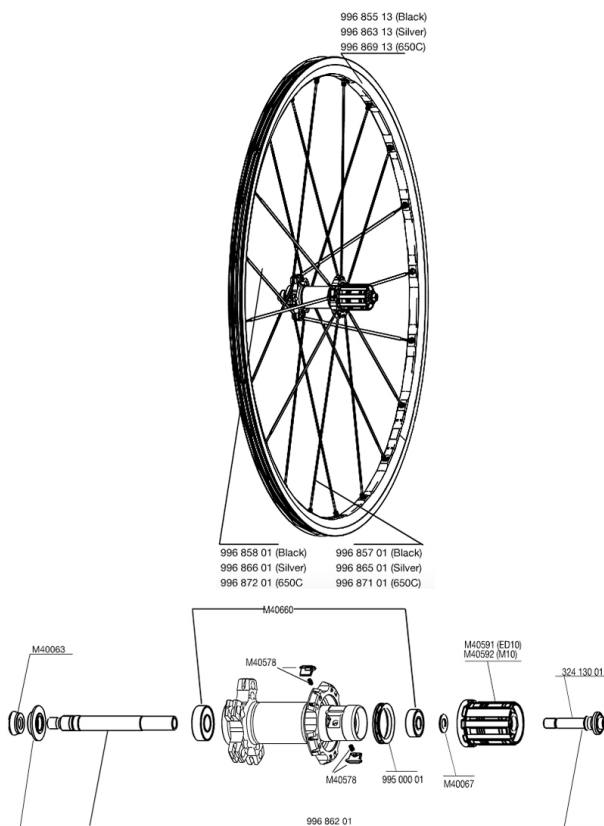

## REFERENCES WHEELS

### RIMS

&NBSP;:

99685513	REAR RIM KSYRIUM ELITE 09 BLACK
99686913	REAR RIM KSYRIUM ELITE 09 BLACK 650
99686313	REAR RIM KSYRIUM ELITE 09 SILVER

### SPOKES

99686601	10 SPOKES KSYRIUM ELITE 09 SILV OFW 301mm
99685701	10 SPOKES KSYRIUM ELITE 09 BLACK FW 276mm
99687201	10 SPOKES KSY ELITE 09 BLACK 650 OFW 280mm
99686501	10 SPOKES KSYRIUM ELITE 09 SILV FW 276mm
99687101	10 SPOKES KSY ELITE 09 BLACK 650 FW 255mm
99685801	10 SPOKES KSYRIUM ELITE 09 BLACK OFW 301mm

### HUB SHELLS

N/A	HUB BODY
32413001	REAR AXLE BOLT M11/ED11
M40578	FTSL PAWLS KIT (ROAD WHEELS)
M40063	2 FRONT AXLE FORK SUPPORT
M40592	FTSL FREEWHEEL BODY M10
M40660	REAR HUB 608+6001 BEARINGS
M40591	FTSL FREEWHEEL BODY ED10