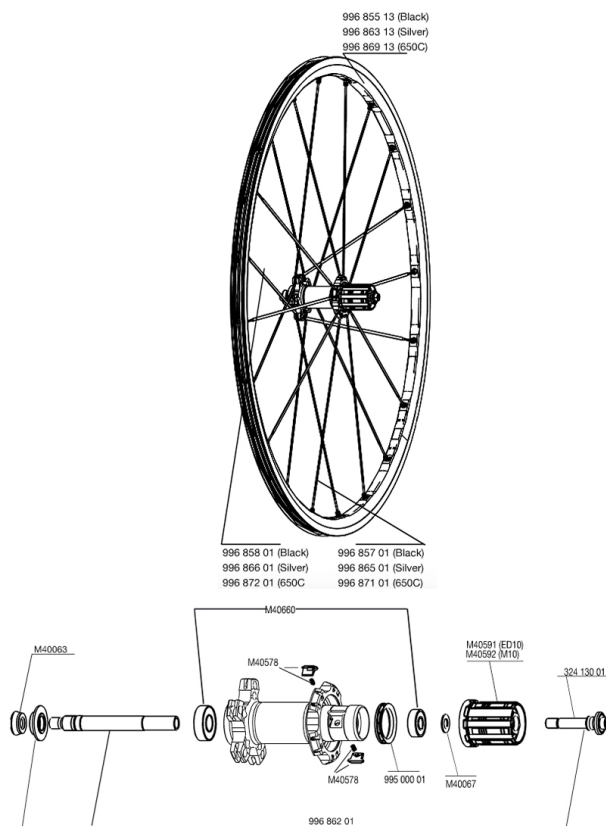

REFERENCES WHEELS

RIMS

&NBSP;:

99686313	REAR RIM KSYRIUM ELITE 09 SILVER
99685513	REAR RIM KSYRIUM ELITE 09 BLACK
99686913	REAR RIM KSYRIUM ELITE 09 BLACK 650

SPOKES

99686501	10 SPOKES KSYRIUM ELITE 09 SILV FW 276mm
99687101	10 SPOKES KSY ELITE 09 BLACK 650 FW 255mm
99685801	10 SPOKES KSYRIUM ELITE 09 BLACK OFW 301mm
99686601	10 SPOKES KSYRIUM ELITE 09 SILV OFW 301mm
99685701	10 SPOKES KSYRIUM ELITE 09 BLACK FW 276mm
99687201	10 SPOKES KSY ELITE 09 BLACK 650 OFW 280mm

HUB SHELLS

M40063	2 FRONT AXLE FORK SUPPORT
M40592	FTSL FREEWHEEL BODY M10
M40660	REAR HUB 608+6001 BEARINGS
M40591	FTSL FREEWHEEL BODY ED10
N/A	HUB BODY
32413001	REAR AXLE BOLT M11/ED11
M40578	FTSL PAWLS KIT (ROAD WHEELS)

MAVIC ***KSYRIUM ELITE 09***

Specifications

WHEEL WEIGHTS