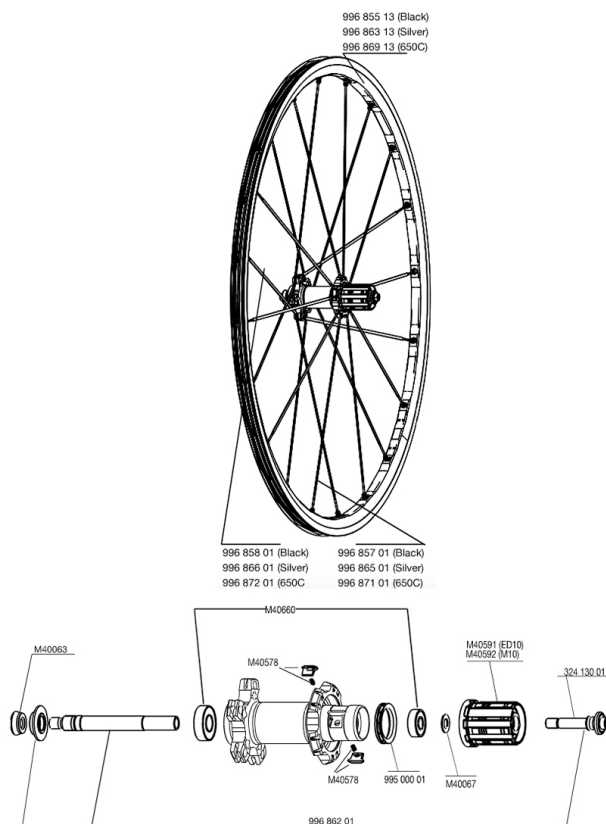

REFERENZE RUOTE

RIMS

&NBSP;:

99685513	REAR RIM KSYRIUM ELITE 09 BLACK
99686913	REAR RIM KSYRIUM ELITE 09 BLACK 650
99686313	REAR RIM KSYRIUM ELITE 09 SILVER

SPOKES

99687101	10 SPOKES KSY ELITE 09 BLACK 650 FW 255mm
99685801	10 SPOKES KSYRIUM ELITE 09 BLACK OFW 301mm
99686601	10 SPOKES KSYRIUM ELITE 09 SILV OFW 301mm
99685701	10 SPOKES KSYRIUM ELITE 09 BLACK FW 276mm
99687201	10 SPOKES KSY ELITE 09 BLACK 650 OFW 280mm
99686501	10 SPOKES KSYRIUM ELITE 09 SILV FW 276mm

HUB SHELLS

M40660	KIT CUSCINETTI MOZZO POST. 608+6001
M40591	CORPI RUOTA LIBERA FTS "L" ED10
N/A	CORPO MOZZO
32413001	KIT DADO DI BLOCCAGGIO A VITE XASSE POST M10/ED10
M40578	KIT CRICCHETTI FTSL (RUOTE STRADA)
M40063	2 APPOGGIO FORCELLA ANT.
M40592	CORPI RUOTA LIBERA FTS "L" M10

MAVIC *KSYRIUM ELITE 09*

Specifications

PESI RUOTE