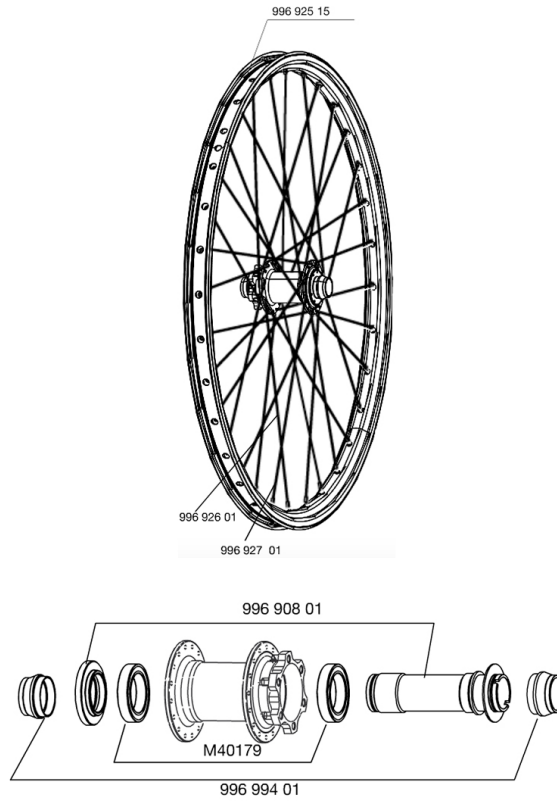

REFERENCES WHEELS

RIMS

&NBSP;:

99692515	RIM DEETRAKS 09
----------	-----------------

SPOKES

99692701	16 SPOKES DEETRAKS 09 FD+FW 261mm
99692601	16 SPOKES DEETRAKS 09 FOD+OFW 263mm

HUB SHELLS

M40179	FRONT BEARING 25x37x7 20mm AXLE
99699401	20mm FORK SUPPORT 2009
99690801	FRONT AXLE 9/20 D6T 09

MAVIC *DEETRAKS 09*

Specifications
WHEEL WEIGHTS