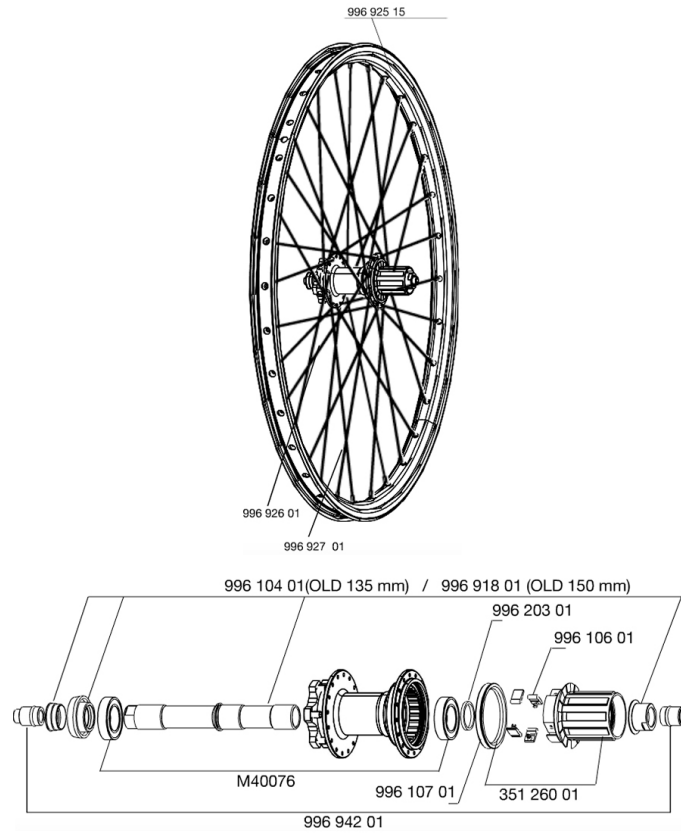

REFERENZEN RÄDER

RIMS

&NBSP;:

99692515	RIM DEETRAKS 09
----------	-----------------

SPOKES

99692601	16 SPOKES DEETRAKS 09 FOD+OFW 263mm
99692701	16 SPOKES DEETRAKS 09 FD+FW 261mm

HUB SHELLS

99610601	ITS4 PAWLS KIT
99691801	REAR AXLE KIT ITS4 150mm + ADJ.NUT + NUT
99620301	2 ITS4 SPACERS
M40076	HUB BEARINGS 17x30x7 6903 x 2
99610701	ITS4 SEAL
35126001	ITS-4 FREEWHEEL BODY + SEAL 2013 (WITHOUT PAWLS)
99610401	AXLE KIT ITS4 135mm D6T + ADJ.NUT

ADAPTERS

99694201	2 REAR REDUCERS 12/9,5mm ITS4 HUB
----------	-----------------------------------

MAVIC *DEETRAKS 09*

2
2009
REAR

Specifications

RADGEWICHTE