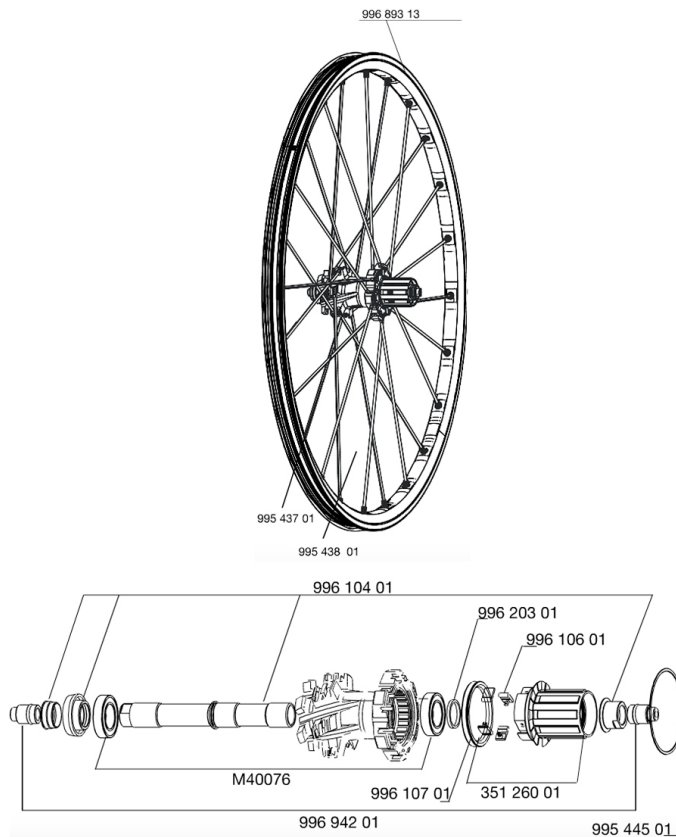

REFERENZEN RÄDER

RIMS

&NBSP;:

99689313	REAR RIM CROSSMAX SX 09
----------	-------------------------

SPOKES

99543801	12 DRV GREY SPOKES XMAX SX 247
99543701	12 FR+NDR GREY SPK XMAX SX 266

HUB SHELLS

35126001	ITS-4 FREEWHEEL BODY + SEAL 2013 (WITHOUT PAWLS)
99620301	2 ITS4 SPACERS
99610701	ITS4 SEAL
99544501	2 RINGS 53,5mm CROSSMAX SX
99610401	AXLE KIT ITS4 135mm D6T + ADJ.NUT
99610601	ITS4 PAWLS KIT
M40076	HUB BEARINGS 17x30x7 6903 x 2

ADAPTERS

99694201	2 REAR REDUCERS 12/9,5mm ITS4 HUB
----------	-----------------------------------

MAVIC *Crossmax SX*

Specifications

RADGEWICHTE