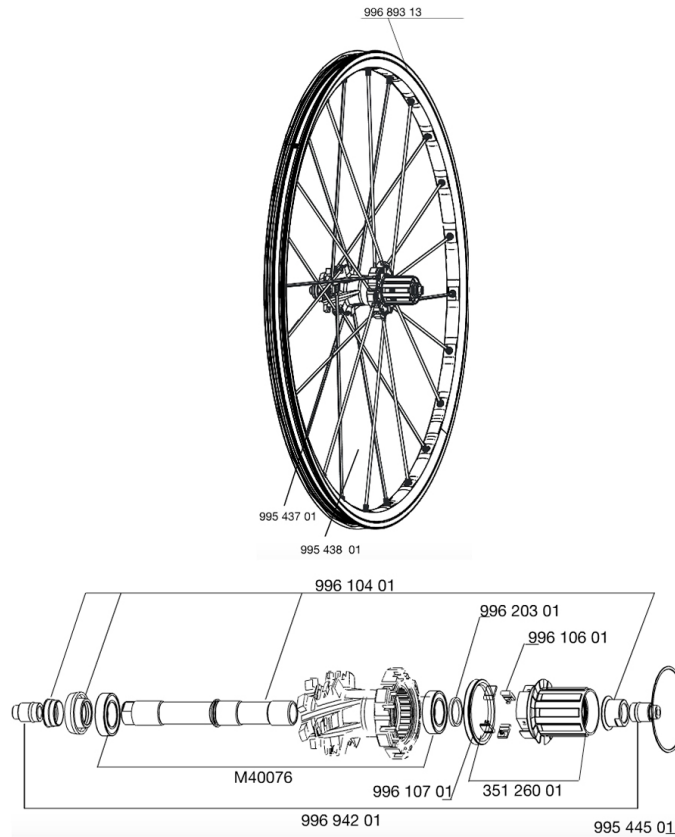

REFERENZEN RÄDER

RIMS

&NBSP;:

99689313	REAR RIM CROSSMAX SX 09
----------	-------------------------

SPOKES

99543701	12 FR+NDR GREY SPK XMAX SX 266
99543801	12 DRV GREY SPOKES XMAX SX 247

HUB SHELLS

99610701	ITS4 SEAL
99544501	2 RINGS 53,5mm CROSSMAX SX
99610401	AXLE KIT ITS4 135mm D6T + ADJ.NUT
99610601	ITS4 PAWLS KIT
M40076	HUB BEARINGS 17x30x7 6903 x 2
35126001	ITS-4 FREEWHEEL BODY + SEAL 2013 (WITHOUT PAWLS)
99620301	2 ITS4 SPACERS

ADAPTERS

99694201	2 REAR REDUCERS 12/9,5mm ITS4 HUB
----------	-----------------------------------

MAVIC *Crossmax SX*

Specifications

RADGEWICHTE