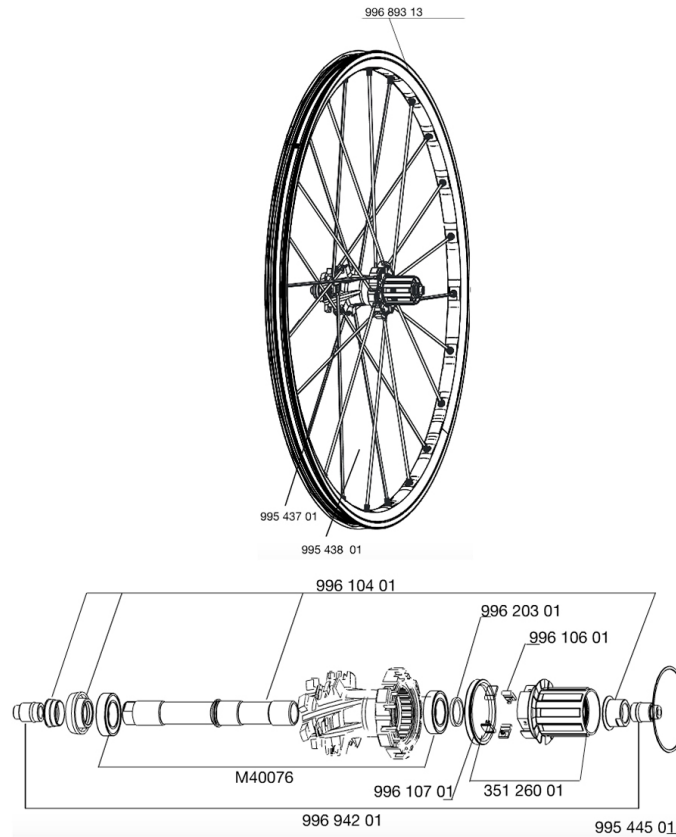

REFERENZEN RÄDER

RIMS

&NBSP;:

99689313	REAR RIM CROSSMAX SX 09
----------	-------------------------

SPOKES

99543801	12 DRV GREY SPOKES XMAX SX 247
99543701	12 FR+NDR GREY SPK XMAX SX 266

HUB SHELLS

99610401	AXLE KIT ITS4 135mm D6T + ADJ.NUT
99610601	ITS4 PAWLS KIT
M40076	HUB BEARINGS 17x30x7 6903 x 2
35126001	ITS-4 FREEWHEEL BODY + SEAL 2013 (WITHOUT PAWLS)
99620301	2 ITS4 SPACERS
99610701	ITS4 SEAL
99544501	2 RINGS 53,5mm CROSSMAX SX

ADAPTERS

99694201	2 REAR REDUCERS 12/9,5mm ITS4 HUB
----------	-----------------------------------

MAVIC *Crossmax SX*

Specifications

RADGEWICHTE