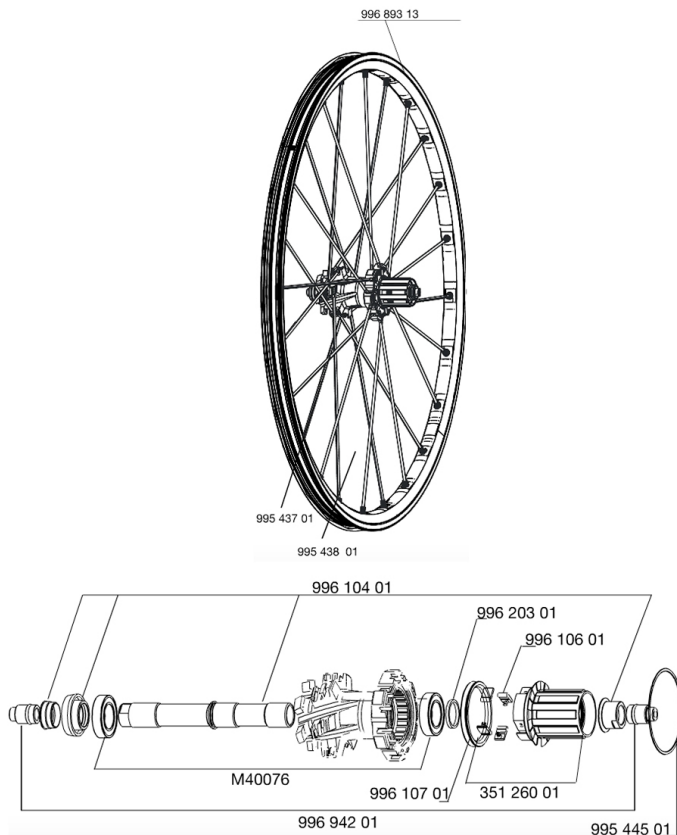

REFERENZEN RÄDER

RIMS

&NBSP;:

99689313	REAR RIM CROSSMAX SX 09
----------	-------------------------

SPOKES

99543801	12 DRV GREY SPOKES XMAX SX 247
99543701	12 FR+NDR GREY SPK XMAX SX 266

HUB SHELLS

M40076	HUB BEARINGS 17x30x7 6903 x 2
35126001	ITS-4 FREEWHEEL BODY + SEAL 2013 (WITHOUT PAWLS)
99620301	2 ITS4 SPACERS
99610701	ITS4 SEAL
99544501	2 RINGS 53,5mm CROSSMAX SX
99610401	AXLE KIT ITS4 135mm D6T + ADJ.NUT
99610601	ITS4 PAWLS KIT

ADAPTERS

99694201	2 REAR REDUCERS 12/9,5mm ITS4 HUB
----------	-----------------------------------

MAVIC *Crossmax SX*

Specifications

RADGEWICHTE