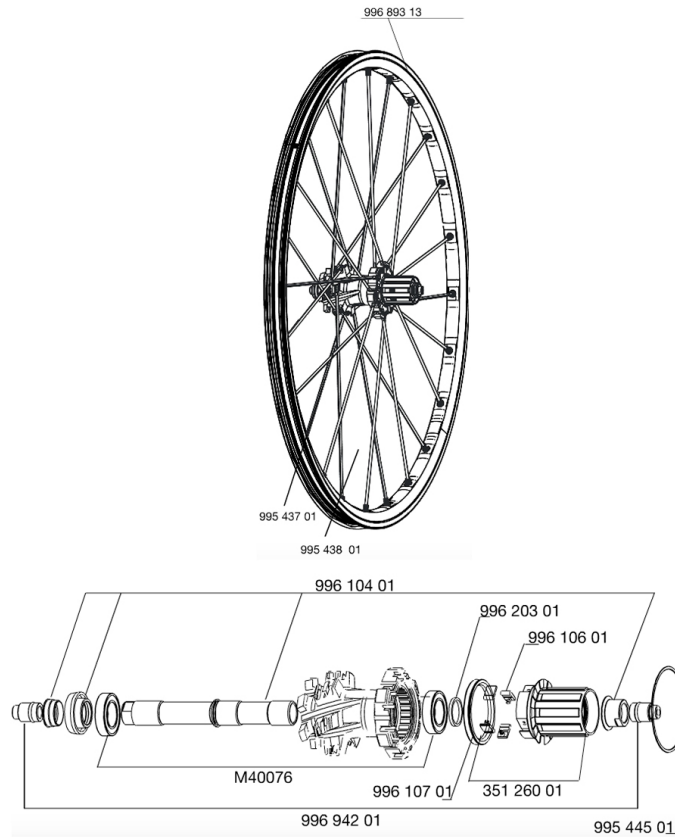

REFERENZEN RÄDER

RIMS

&NBSP;:

99689313	REAR RIM CROSSMAX SX 09
----------	-------------------------

SPOKES

99543801	12 DRV GREY SPOKES XMAX SX 247
99543701	12 FR+NDR GREY SPK XMAX SX 266

HUB SHELLS

35126001	ITS-4 FREEWHEEL BODY + SEAL 2013 (WITHOUT PAWLS)
99620301	2 ITS4 SPACERS
99610701	ITS4 SEAL
99544501	2 RINGS 53,5mm CROSSMAX SX
99610401	AXLE KIT ITS4 135mm D6T + ADJ.NUT
99610601	ITS4 PAWLS KIT
M40076	HUB BEARINGS 17x30x7 6903 x 2

ADAPTERS

99694201	2 REAR REDUCERS 12/9,5mm ITS4 HUB
----------	-----------------------------------

MAVIC *Crossmax SX*

Specifications

RADGEWICHTE