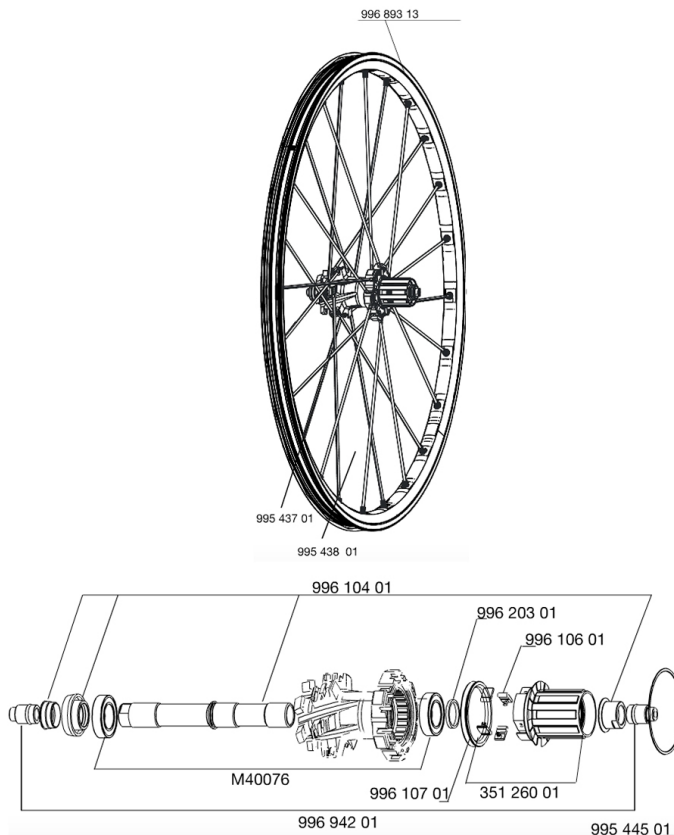

参照ホイール

RIMS

&NBSP;:

99689313	REAR RIM CROSSMAX SX 09
----------	-------------------------

SPOKES

99543701	12 FR+NDR GREY SPK XMAX SX 266
99543801	12 DRV GREY SPOKES XMAX SX 247

HUB SHELLS

99610701	ITS4 SEAL
99544501	2 RINGS 53,5mm CROSSMAX SX
99610401	AXLE KIT ITS4 135mm D6T + ADJ.NUT
99610601	ITS4 PAWLS KIT
M40076	HUB BEARINGS 17x30x7 6903 x 2
35126001	ITS-4 FREEWHEEL BODY + SEAL 2013 (WITHOUT PAWLS)
99620301	2 ITS4 SPACERS

ADAPTERS

99694201	2 REAR REDUCERS 12/9,5mm ITS4 HUB
----------	-----------------------------------

Crossmax SX

Specifications

ホイールの重み