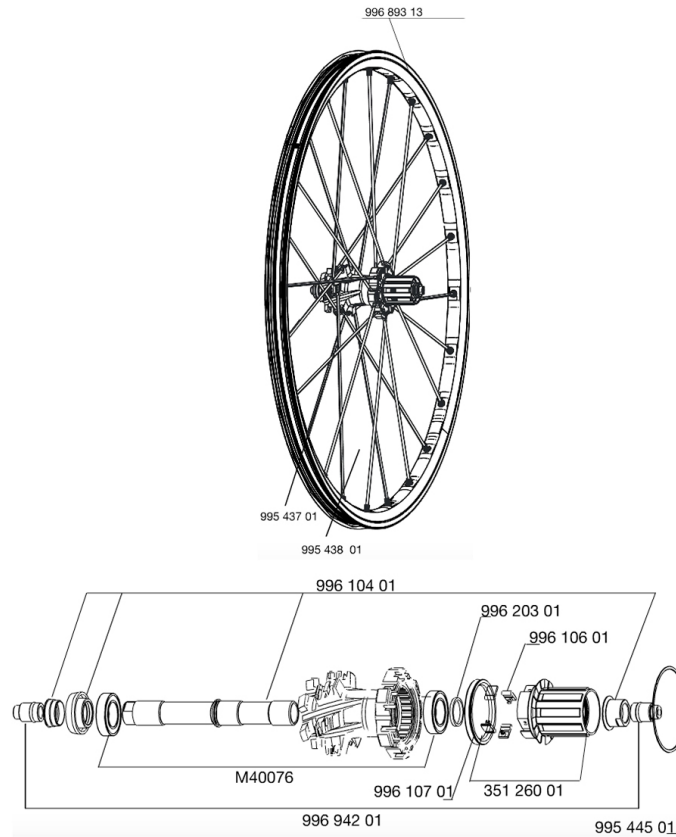

REFERENCES WHEELS

RIMS

&NBSP;:

99689313	REAR RIM CROSSMAX SX 09
----------	-------------------------

SPOKES

99543701	12 FR+NDR GREY SPK XMAX SX 266
99543801	12 DRV GREY SPOKES XMAX SX 247

HUB SHELLS

99610701	ITS-4 FREEWHEEL SEAL
99544501	2 RINGS 53,5mm CROSSMAX SX
99610401	AXLE KIT ITS4 135mm D6T + ADJ.NUT
99610601	PAWLS KIT FOR ITS-4 (OR TS-2)
M40076	HUB BEARINGS 17x30x7 6903 x 2
35126001	ITS-4 FREEWHEEL BODY + SEAL 2013 (NO PAWLS)
99620301	2 ITS4 SPACERS

ADAPTERS

99694201	2 REAR REDUCERS 12/9,5mm ITS4 HUB
----------	-----------------------------------

MAVIC *Crossmax SX*

Specifications

WHEEL WEIGHTS