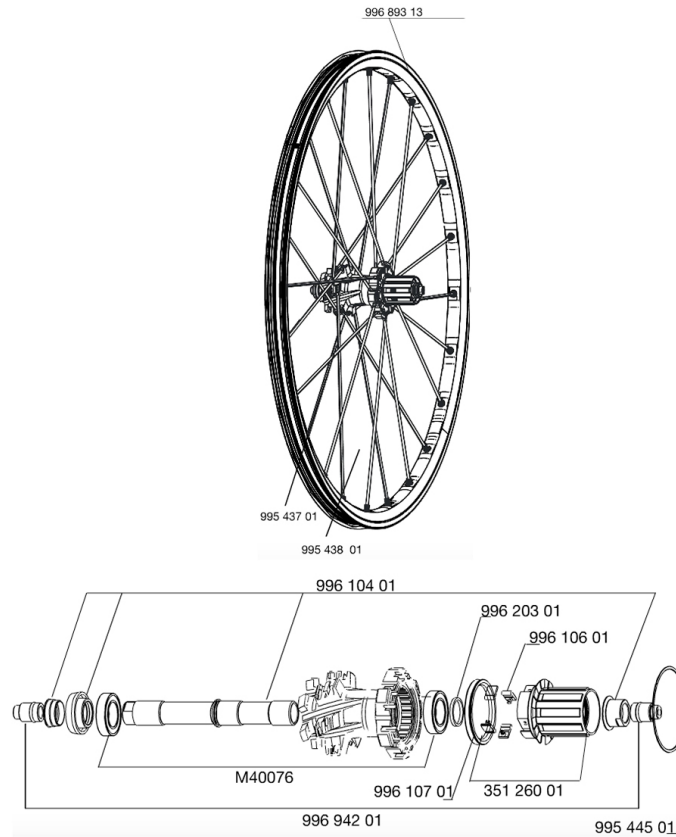

REFERENCES WHEELS

RIMS

&NBSP;:

99689313	REAR RIM CROSSMAX SX 09
----------	-------------------------

SPOKES

99543801	12 DRV GREY SPOKES XMAX SX 247
99543701	12 FR+NDR GREY SPK XMAX SX 266

HUB SHELLS

M40076	HUB BEARINGS 17x30x7 6903 x 2
35126001	ITS-4 FREEWHEEL BODY + SEAL 2013 (NO PAWLS)
99620301	2 ITS4 SPACERS
99610701	ITS-4 FREEWHEEL SEAL
99544501	2 RINGS 53,5mm CROSSMAX SX
99610401	AXLE KIT ITS4 135mm D6T + ADJ.NUT
99610601	PAWLS KIT FOR ITS-4 (OR TS-2)

ADAPTERS

99694201	2 REAR REDUCERS 12/9,5mm ITS4 HUB
----------	-----------------------------------

MAVIC *Crossmax SX*

Specifications

WHEEL WEIGHTS