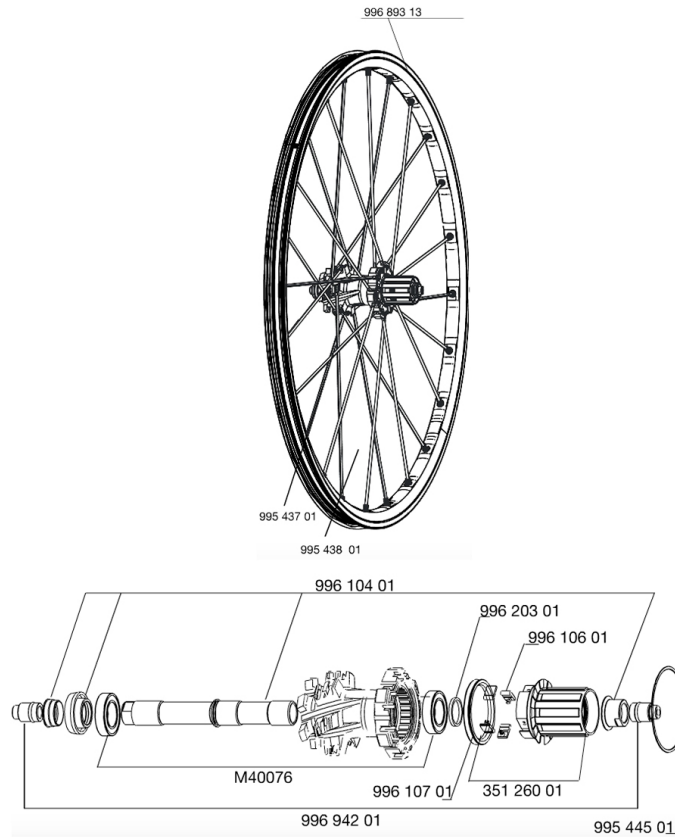

REFERENCES WHEELS

RIMS

&NBSP;:

99689313	REAR RIM CROSSMAX SX 09
----------	-------------------------

SPOKES

99543701	12 FR+NDR GREY SPK XMAX SX 266
99543801	12 DRV GREY SPOKES XMAX SX 247

HUB SHELLS

99610701	ITS-4 FREEWHEEL SEAL
99544501	2 RINGS 53,5mm CROSSMAX SX
99610401	AXLE KIT ITS4 135mm D6T + ADJ.NUT
99610601	PAWLS KIT FOR ITS-4 (OR TS-2)
M40076	HUB BEARINGS 17x30x7 6903 x 2
35126001	ITS-4 FREEWHEEL BODY + SEAL 2013 (NO PAWLS)
99620301	2 ITS4 SPACERS

ADAPTERS

99694201	2 REAR REDUCERS 12/9,5mm ITS4 HUB
----------	-----------------------------------

MAVIC *Crossmax SX*

Specifications

WHEEL WEIGHTS