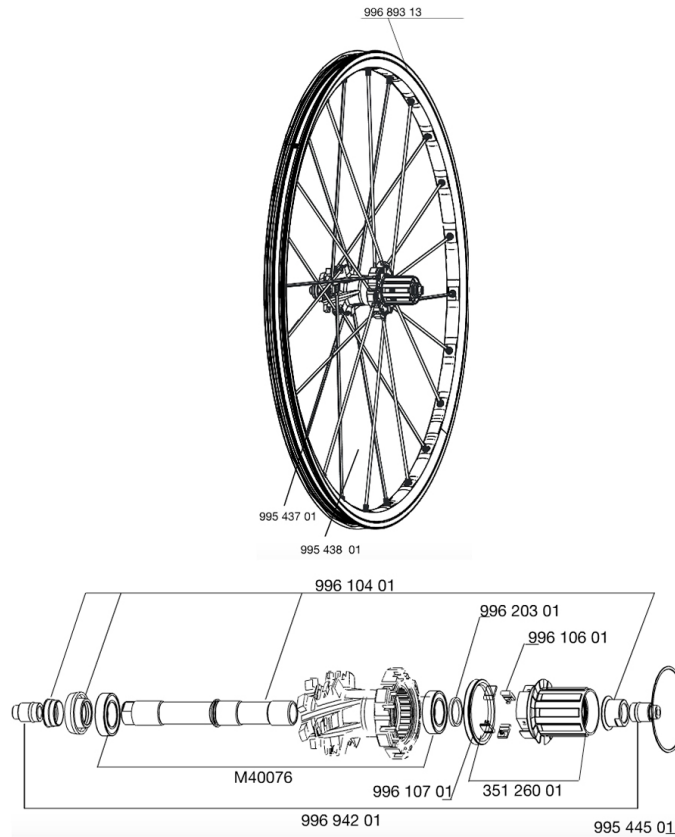

REFERENCES WHEELS

RIMS

&NBSP;:

99689313	REAR RIM CROSSMAX SX 09
----------	-------------------------

SPOKES

99543801	12 DRV GREY SPOKES XMAX SX 247
99543701	12 FR+NDR GREY SPK XMAX SX 266

HUB SHELLS

35126001	ITS-4 FREEWHEEL BODY + SEAL 2013 (NO PAWLS)
99620301	2 ITS4 SPACERS
99610701	ITS-4 FREEWHEEL SEAL
99544501	2 RINGS 53,5mm CROSSMAX SX
99610401	AXLE KIT ITS4 135mm D6T + ADJ.NUT
99610601	PAWLS KIT FOR ITS-4 (OR TS-2)
M40076	HUB BEARINGS 17x30x7 6903 x 2

ADAPTERS

99694201	2 REAR REDUCERS 12/9,5mm ITS4 HUB
----------	-----------------------------------

MAVIC *Crossmax SX*

Specifications

WHEEL WEIGHTS