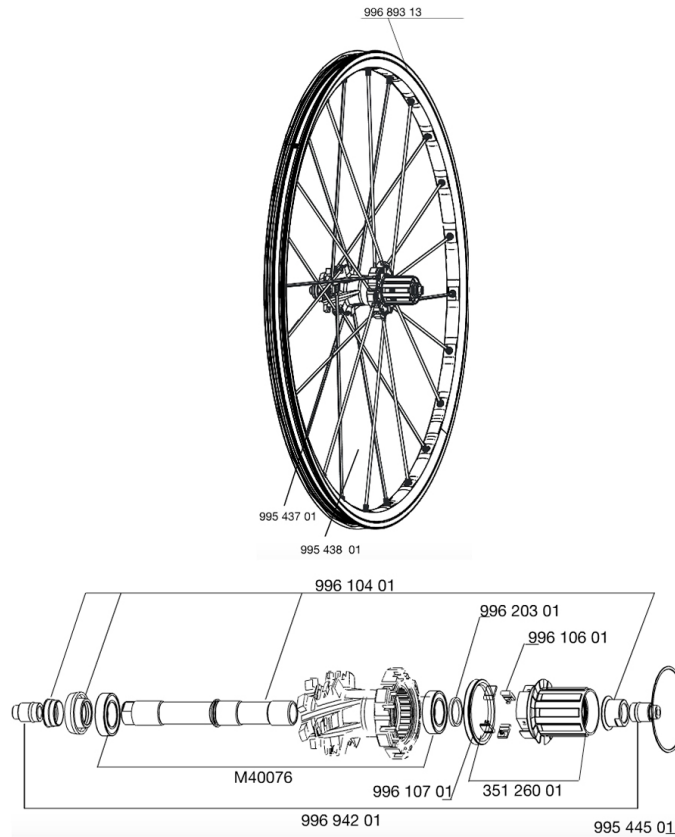

REFERENCES WHEELS

RIMS

&NBSP;:

99689313	REAR RIM CROSSMAX SX 09
----------	-------------------------

SPOKES

99543701	12 FR+NDR GREY SPK XMAX SX 266
99543801	12 DRV GREY SPOKES XMAX SX 247

HUB SHELLS

99610401	AXLE KIT ITS4 135mm D6T + ADJ.NUT
99610601	PAWLS KIT FOR ITS-4 (OR TS-2)
M40076	HUB BEARINGS 17x30x7 6903 x 2
35126001	ITS-4 FREEWHEEL BODY + SEAL 2013 (NO PAWLS)
99620301	2 ITS4 SPACERS
99610701	ITS-4 FREEWHEEL SEAL
99544501	2 RINGS 53,5mm CROSSMAX SX

ADAPTERS

99694201	2 REAR REDUCERS 12/9,5mm ITS4 HUB
----------	-----------------------------------

MAVIC *Crossmax SX*

Specifications

WHEEL WEIGHTS