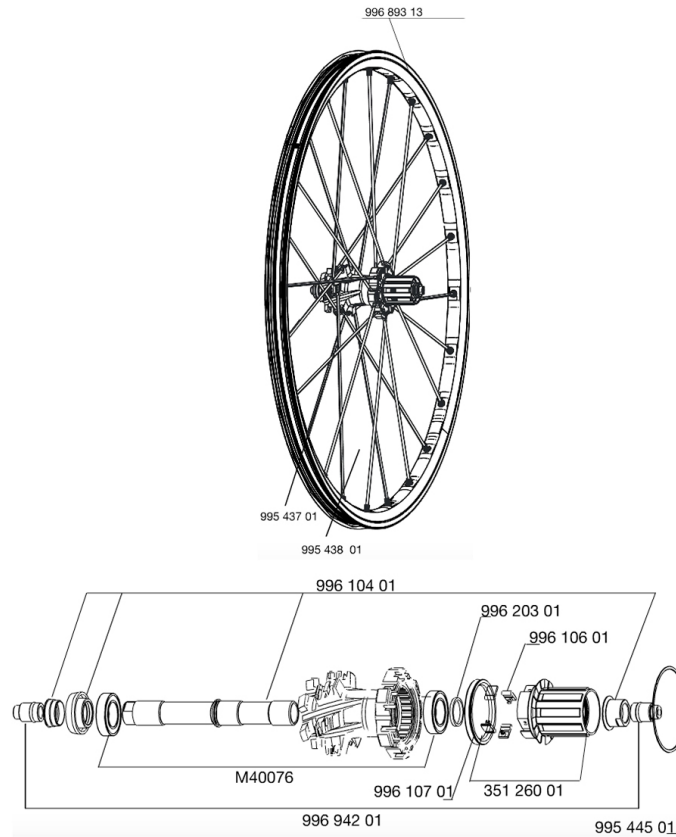

REFERENCES WHEELS

RIMS

&NBSP;:

99689313	REAR RIM CROSSMAX SX 09
----------	-------------------------

SPOKES

99543801	12 DRV GREY SPOKES XMAX SX 247
99543701	12 FR+NDR GREY SPK XMAX SX 266

HUB SHELLS

99610401	AXLE KIT ITS4 135mm D6T + ADJ.NUT
99610601	PAWLS KIT FOR ITS-4 (OR TS-2)
M40076	HUB BEARINGS 17x30x7 6903 x 2
35126001	ITS-4 FREEWHEEL BODY + SEAL 2013 (NO PAWLS)
99620301	2 ITS4 SPACERS
99610701	ITS-4 FREEWHEEL SEAL
99544501	2 RINGS 53,5mm CROSSMAX SX

ADAPTERS

99694201	2 REAR REDUCERS 12/9,5mm ITS4 HUB
----------	-----------------------------------

MAVIC *Crossmax SX*

Specifications

WHEEL WEIGHTS