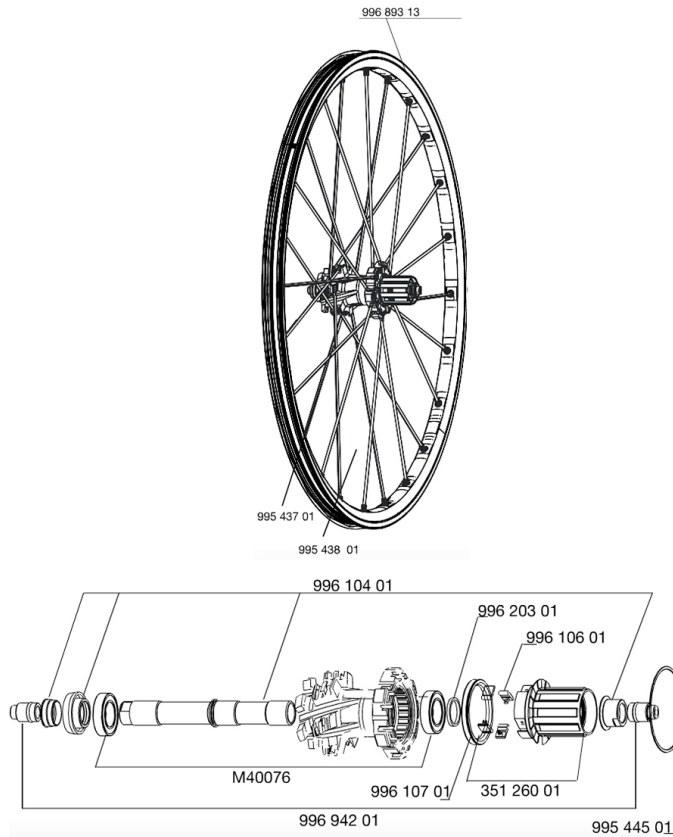

REFERENCES WHEELS

RIMS

&NBSP;:

99689313	REAR RIM CROSSMAX SX 09
----------	-------------------------

SPOKES

99543801	12 DRV GREY SPOKES XMAX SX 247
99543701	12 FR+NDR GREY SPK XMAX SX 266

HUB SHELLS

M40076	HUB BEARINGS 17x30x7 6903 x 2
35126001	ITS-4 FREEWHEEL BODY + SEAL 2013 (NO PAWLS)
99620301	2 ITS4 SPACERS
99610701	ITS-4 FREEWHEEL SEAL
99544501	2 RINGS 53,5mm CROSSMAX SX
99610401	AXLE KIT ITS4 135mm D6T + ADJ.NUT
99610601	PAWLS KIT FOR ITS-4 (OR TS-2)

ADAPTERS

99694201	2 REAR REDUCERS 12/9,5mm ITS4 HUB
----------	-----------------------------------

MAVIC *Crossmax SX*

Specifications

WHEEL WEIGHTS