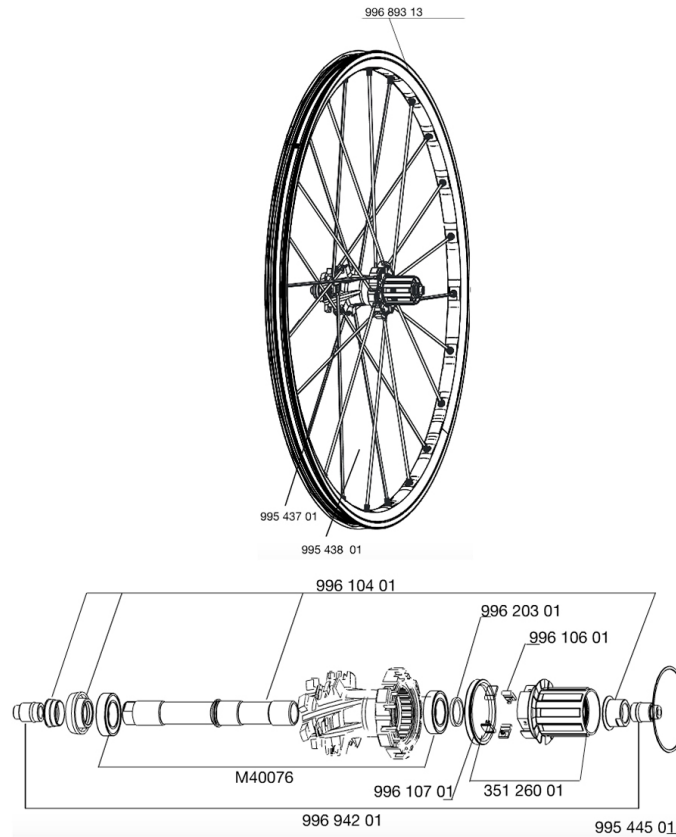

REFERENCES WHEELS

RIMS

&NBSP;:

99689313	REAR RIM CROSSMAX SX 09
----------	-------------------------

SPOKES

99543701	12 FR+NDR GREY SPK XMAX SX 266
99543801	12 DRV GREY SPOKES XMAX SX 247

HUB SHELLS

99610401	AXLE KIT ITS4 135mm D6T + ADJ.NUT
99610601	PAWLS KIT FOR ITS-4 (OR TS-2)
M40076	HUB BEARINGS 17x30x7 6903 x 2
35126001	ITS-4 FREEWHEEL BODY + SEAL 2013 (NO PAWLS)
99620301	2 ITS4 SPACERS
99610701	ITS-4 FREEWHEEL SEAL
99544501	2 RINGS 53,5mm CROSSMAX SX

ADAPTERS

99694201	2 REAR REDUCERS 12/9,5mm ITS4 HUB
----------	-----------------------------------

MAVIC *Crossmax SX*

Specifications

WHEEL WEIGHTS