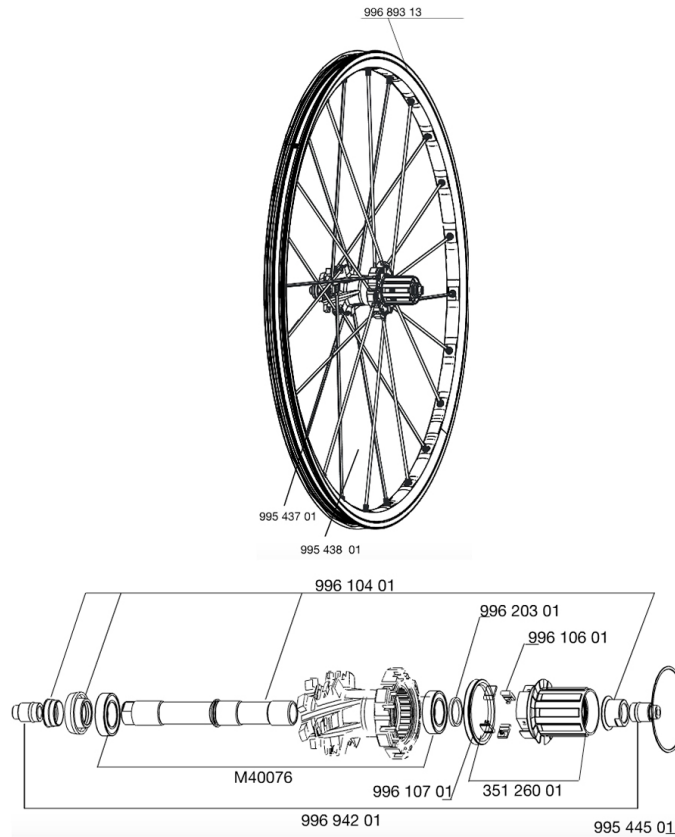

## REFERENCES WHEELS

### RIMS

&NBSP;:

99689313	REAR RIM CROSSMAX SX 09
----------	-------------------------

### HUB SHELLS

35126001	ITS-4 FREEWHEEL BODY + SEAL 2013 (NO PAWLS)
99620301	2 ITS4 SPACERS
99610701	ITS-4 FREEWHEEL SEAL
99544501	2 RINGS 53,5mm CROSSMAX SX
99610401	AXLE KIT ITS4 135mm D6T + ADJ.NUT
99610601	PAWLS KIT FOR ITS-4 (OR TS-2)
M40076	HUB BEARINGS 17x30x7 6903 x 2

### ADAPTERS

99694201	2 REAR REDUCERS 12/9,5mm ITS4 HUB
----------	-----------------------------------

**MAVIC** *Crossmax SX*

**Specifications**

WHEEL WEIGHTS