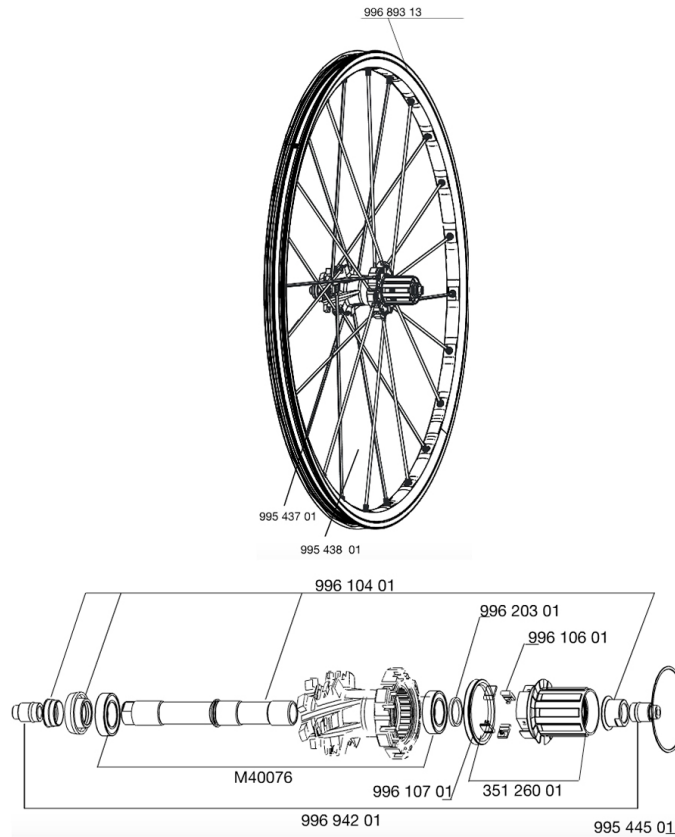

REFERENCES WHEELS

RIMS

&NBSP;:

99689313	REAR RIM CROSSMAX SX 09
----------	-------------------------

SPOKES

99543801	12 DRV GREY SPOKES XMAX SX 247
99543701	12 FR+NDR GREY SPK XMAX SX 266

HUB SHELLS

99610401	AXLE KIT ITS4 135mm D6T + ADJ.NUT
99610601	PAWLS KIT FOR ITS-4 (OR TS-2)
M40076	HUB BEARINGS 17x30x7 6903 x 2
35126001	ITS-4 FREEWHEEL BODY + SEAL 2013 (NO PAWLS)
99620301	2 ITS4 SPACERS
99610701	ITS-4 FREEWHEEL SEAL
99544501	2 RINGS 53,5mm CROSSMAX SX

ADAPTERS

99694201	2 REAR REDUCERS 12/9,5mm ITS4 HUB
----------	-----------------------------------

MAVIC *Crossmax SX*

Specifications

WHEEL WEIGHTS