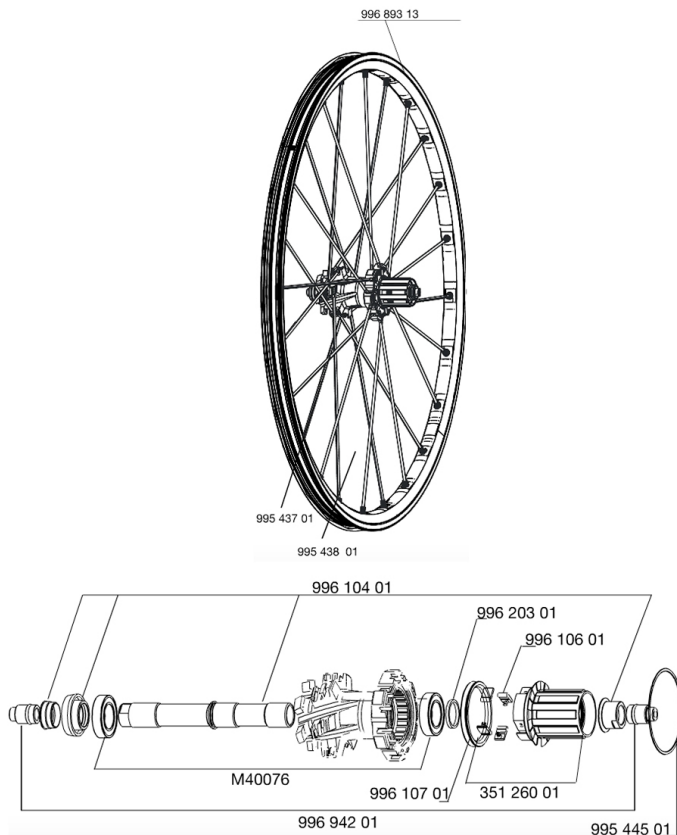

REFERENCES WHEELS

RIMS

&NBSP;:

99689313	REAR RIM CROSSMAX SX 09
----------	-------------------------

SPOKES

99543701	12 FR+NDR GREY SPK XMAX SX 266
99543801	12 DRV GREY SPOKES XMAX SX 247

HUB SHELLS

99610701	ITS-4 FREEWHEEL SEAL
99544501	2 RINGS 53,5mm CROSSMAX SX
99610401	AXLE KIT ITS4 135mm D6T + ADJ.NUT
99610601	PAWLS KIT FOR ITS-4 (OR TS-2)
M40076	HUB BEARINGS 17x30x7 6903 x 2
35126001	ITS-4 FREEWHEEL BODY + SEAL 2013 (NO PAWLS)
99620301	2 ITS4 SPACERS

ADAPTERS

99694201	2 REAR REDUCERS 12/9,5mm ITS4 HUB
----------	-----------------------------------

MAVIC *Crossmax SX*

Specifications

WHEEL WEIGHTS