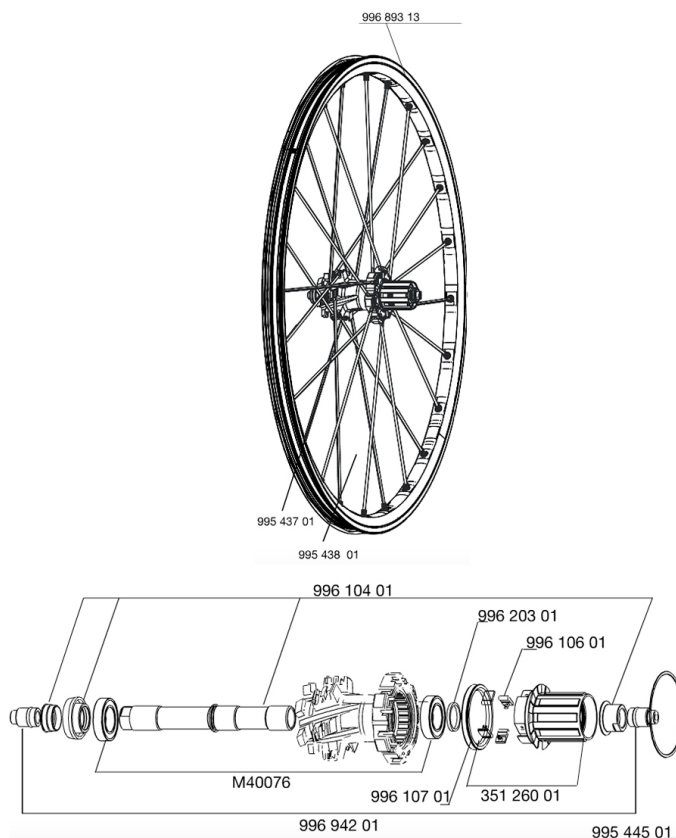

RUEDAS REFERENCIAS

RIMS

&NBSP;:

99689313	REAR RIM CROSSMAX SX 09
----------	-------------------------

SPOKES

99543801	12 DRV GREY SPOKES XMAX SX 247
99543701	12 FR+NDR GREY SPK XMAX SX 266

HUB SHELLS

35126001	ITS-4 FREEWHEEL BODY + SEAL 2013 (WITHOUT PAWLS)
99620301	2 ITS4 SPACERS
99610701	ITS4 SEAL
99544501	2 RINGS 53,5mm CROSSMAX SX
99610401	AXLE KIT ITS4 135mm D6T + ADJ.NUT
99610601	ITS4 PAWLS KIT
M40076	HUB BEARINGS 17x30x7 6903 x 2

ADAPTERS

99694201	2 REAR REDUCERS 12/9,5mm ITS4 HUB
----------	-----------------------------------

MAVIC *Crossmax SX*

Specifications

PESOS DE RUEDAS