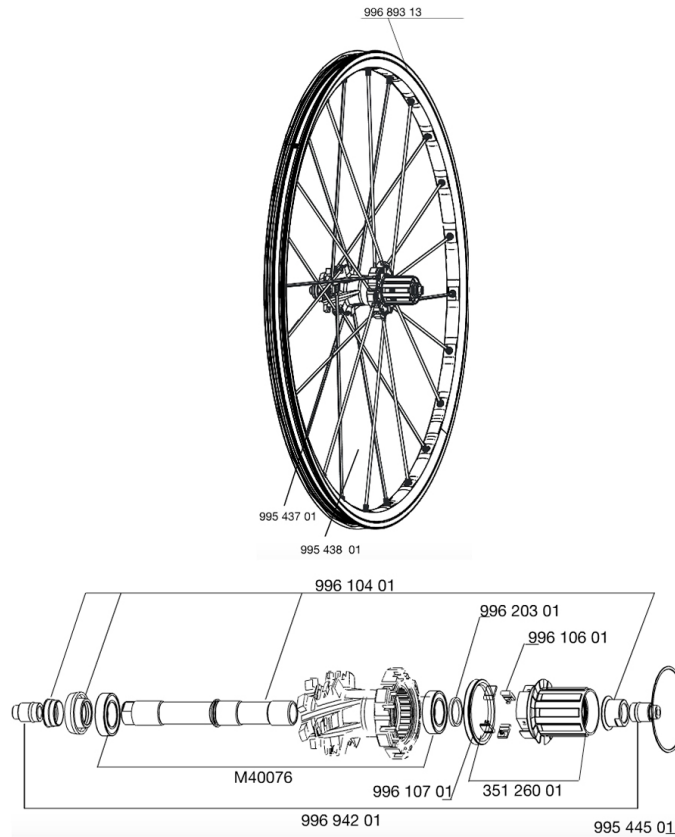

REFERENZE RUOTE

RIMS

&NBSP;:

99689313	REAR RIM CROSSMAX SX 09
----------	-------------------------

SPOKES

99543801	12 RAGGI L.RUOTA LIBERA GRIGI XMAX SX 247
99543701	12 RAGGI ANT+L.OPP.RUOTA LIBERA GRIGI XMAX SX 266

HUB SHELLS

35126001	ITS-4 FREEWHEEL BODY + SEAL 2013 (WITHOUT PAWLS)
99620301	2 ITS4 SPACERS
99610701	ITS4 SEAL
99544501	2 ANELLI 53,5mm CROSSMAX SX
99610401	AXLE KIT ITS4 135mm D6T + ADJ.NUT
99610601	ITS4 PAWLS KIT
M40076	HUB BEARINGS 17x30x7 6903 x 2

ADAPTERS

99694201	2 REAR REDUCERS 12/9,5mm ITS4 HUB
----------	-----------------------------------

MAVIC *Crossmax SX*

2

2009

REAR

Specifications

PESI RUOTE