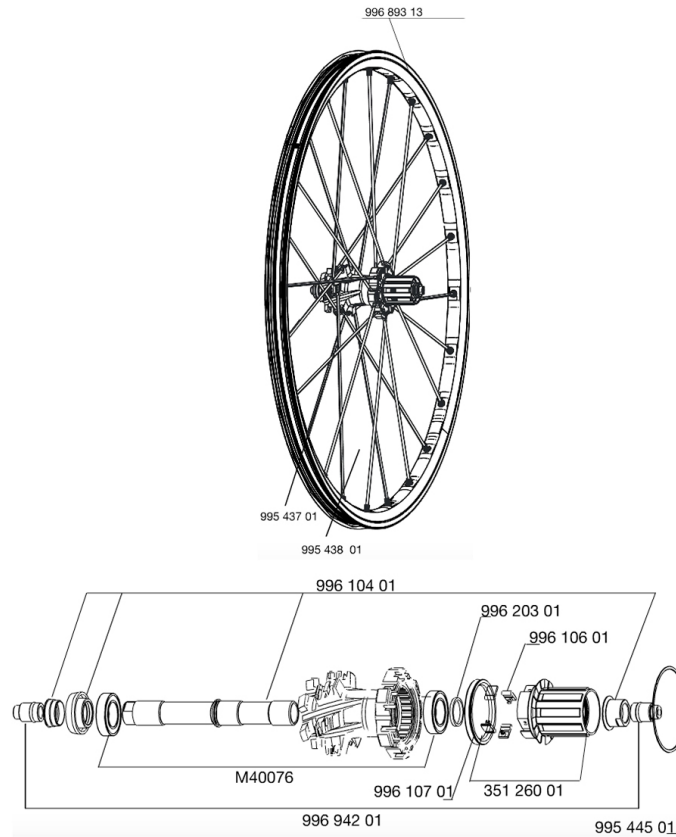

REFERENZE RUOTE

RIMS

&NBSP;:

99689313	REAR RIM CROSSMAX SX 09
----------	-------------------------

SPOKES

99543801	12 RAGGI L.RUOTA LIBERA GRIGI XMAX SX 247
99543701	12 RAGGI ANT.+L.OPP.RUOTA LIBERA GRIGI XMAX SX 266

HUB SHELLS

M40076	HUB BEARINGS 17x30x7 6903 x 2
35126001	ITS-4 FREEWHEEL BODY + SEAL 2013 (WITHOUT PAWLS)
99620301	2 ITS4 SPACERS
99610701	ITS4 SEAL
99544501	2 ANELLI 53,5mm CROSSMAX SX
99610401	AXLE KIT ITS4 135mm D6T + ADJ.NUT
99610601	ITS4 PAWLS KIT

ADAPTERS

99694201	2 REAR REDUCERS 12/9,5mm ITS4 HUB
----------	-----------------------------------

MAVIC *Crossmax SX*

Specifications

PESI RUOTE