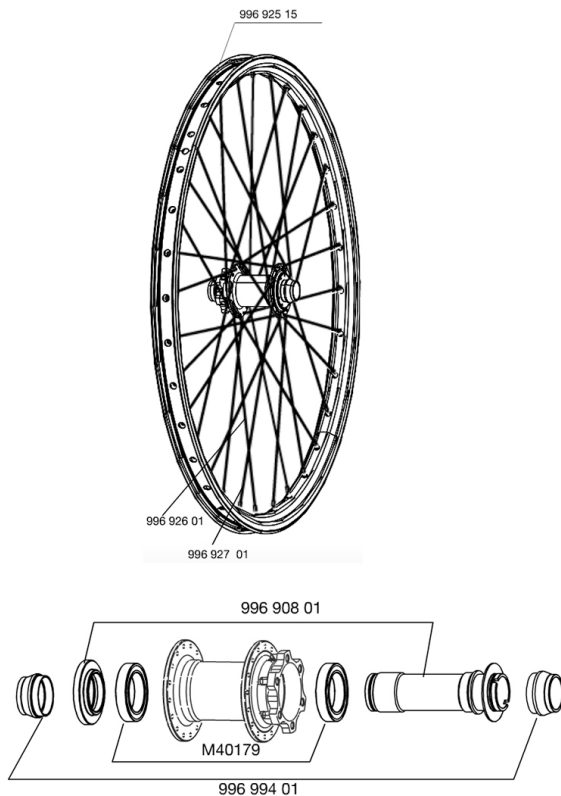

REFERENZEN RÄDER

RIMS

&NBSP;:

99692515	RIM DEETRAKS 09
----------	-----------------

SPOKES

99692701	16 SPOKES DEETRAKS 09 FD+FW 261mm
99692601	16 SPOKES DEETRAKS 09 FOD+OFW 263mm

HUB SHELLS

M40179	FRONT BEARING 25x37x7 20mm AXLE
99699401	20mm FORK SUPPORT 2009
99690801	FRONT AXLE 9/20 D6T 09

MAVIC *DEETRAKS 09 12X150*

Specifications

RADGEWICHTE