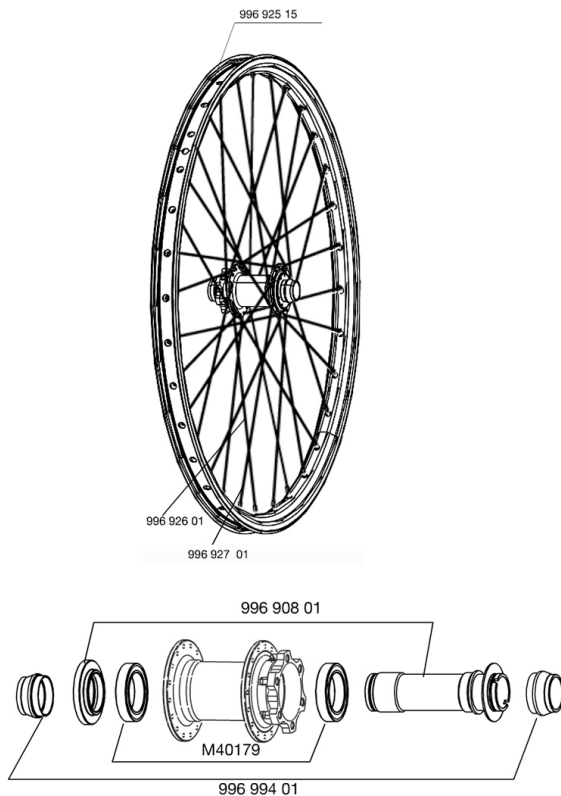

REFERENZEN RÄDER

RIMS

&NBSP;:

99692515	RIM DEETRAKS 09
----------	-----------------

SPOKES

99692601	16 SPOKES DEETRAKS 09 FOD+OFW 263mm
99692701	16 SPOKES DEETRAKS 09 FD+FW 261mm

HUB SHELLS

99690801	FRONT AXLE 9/20 D6T 09
M40179	FRONT BEARING 25x37x7 20mm AXLE
99699401	20mm FORK SUPPORT 2009

MAVIC *DEETRAKS 09 12X150*

Specifications

RADGEWICHTE