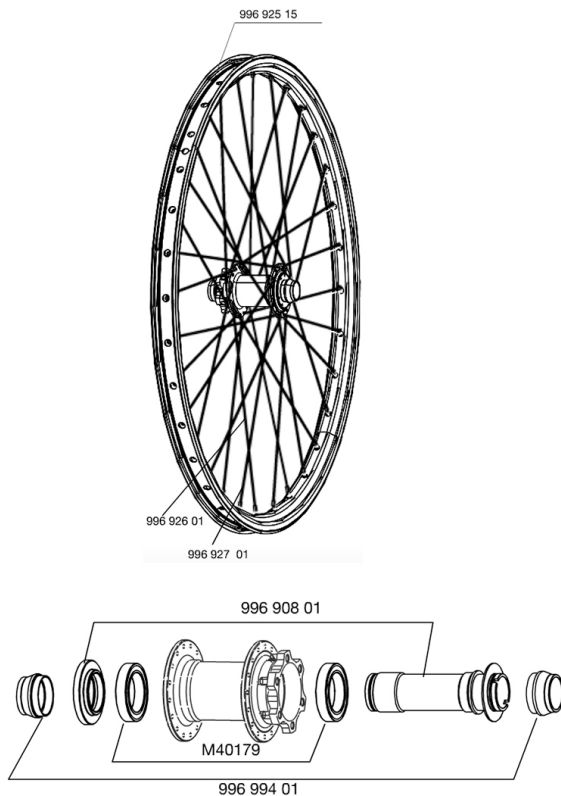

REFERENZEN RÄDER

RIMS

&NBSP;:

99692515	RIM DEETRAKS 09
----------	-----------------

SPOKES

99692701	16 SPOKES DEETRAKS 09 FD+FW 261mm
99692601	16 SPOKES DEETRAKS 09 FOD+OFW 263mm

HUB SHELLS

M40179	FRONT BEARING 25x37x7 20mm AXLE
99699401	20mm FORK SUPPORT 2009
99690801	FRONT AXLE 9/20 D6T 09

MAVIC *DEETRAKS 09 12X150*

Specifications
RADGEWICHTE