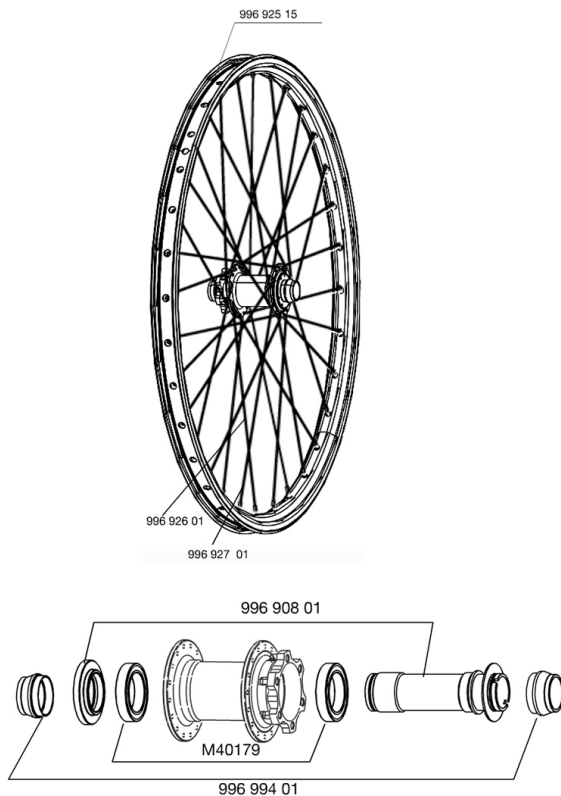

参照ホイール

## SPOKES

99692601	16 SPOKES DEETRAKS 09 FOD+OFW 263mm
99692701	16 SPOKES DEETRAKS 09 FD+FW 261mm

## HUB SHELLS

99690801	FRONT AXLE 9/20 D6T 09
M40179	FRONT BEARING 25x37x7 20mm AXLE
99699401	20mm FORK SUPPORT 2009

# DEETRAKS 09 12X150