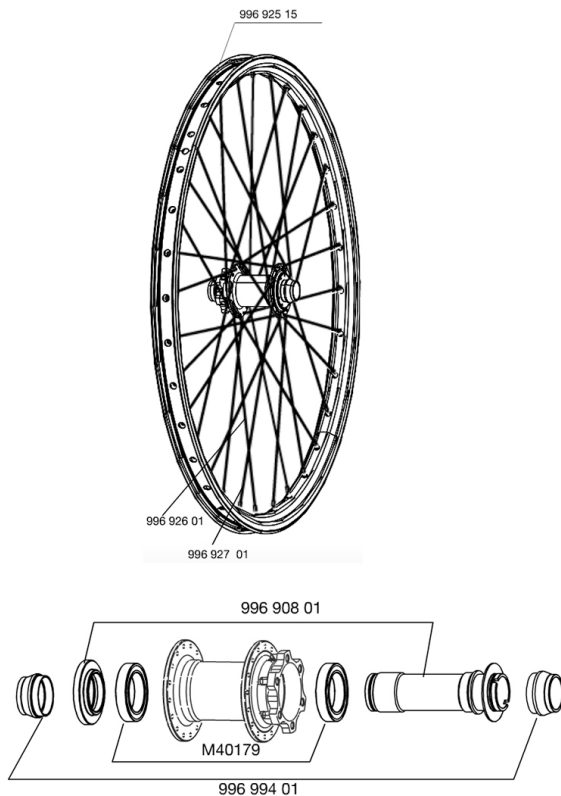

REFERENCES WHEELS

RIMS

&NBSP;:

99692515	RIM DEETRAKS 09
----------	-----------------

SPOKES

99692701	16 SPOKES DEETRAKS 09 FD+FW 261mm
99692601	16 SPOKES DEETRAKS 09 FOD+OFW 263mm

HUB SHELLS

99690801	FRONT AXLE 9/20 D6T 09
M40179	FRONT BEARING 25x37x7 20mm AXLE
99699401	20mm FORK SUPPORT 2009

MAVIC *DEETRAKS 09 12X150*

Specifications

WHEEL WEIGHTS