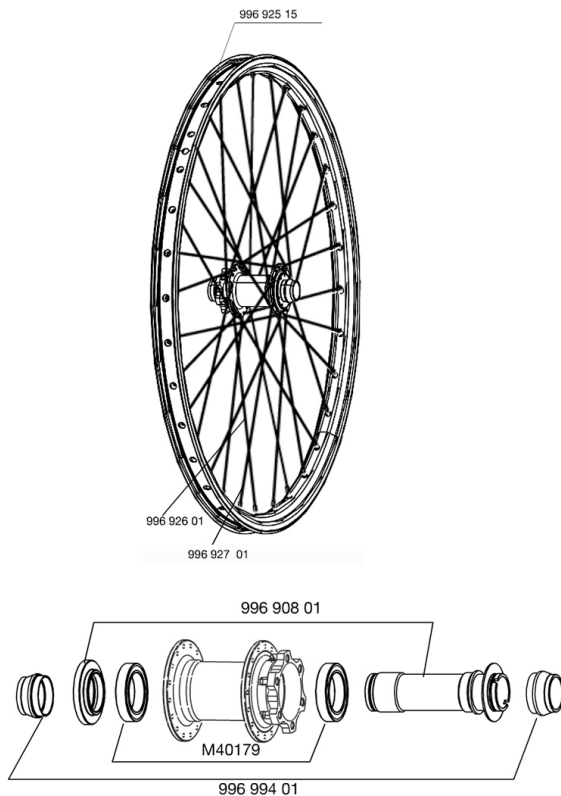

## REFERENCES WHEELS

### RIMS

&NBSP;:

99692515	RIM DEETRAKS 09
----------	-----------------

### SPOKES

99692701	16 SPOKES DEETRAKS 09 FD+FW 261mm
99692601	16 SPOKES DEETRAKS 09 FOD+OFW 263mm

### HUB SHELLS

99690801	FRONT AXLE 9/20 D6T 09
M40179	FRONT BEARING 25x37x7 20mm AXLE
99699401	20mm FORK SUPPORT 2009

**MAVIC** *DEETRAKS 09 12X150*

***Specifications***

WHEEL WEIGHTS