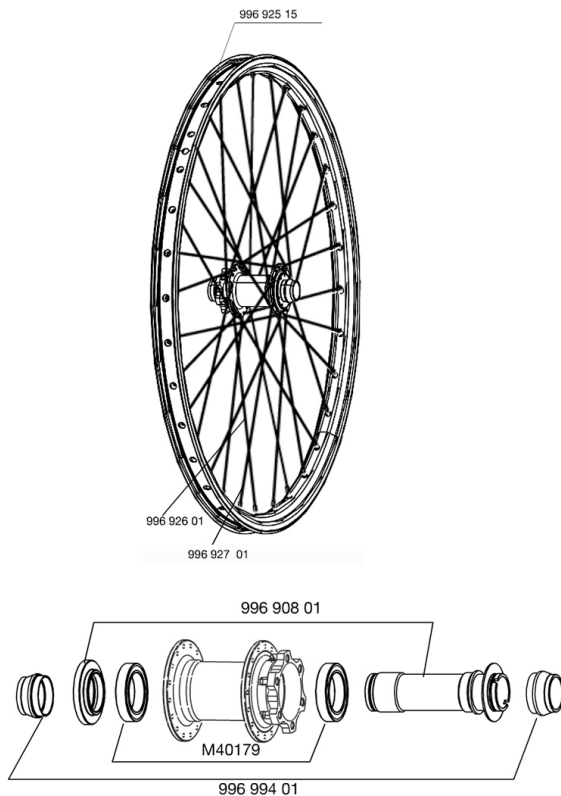

## REFERENCES WHEELS

### RIMS

&NBSP;:

99692515	RIM DEETRAKS 09
----------	-----------------

### SPOKES

99692701	16 SPOKES DEETRAKS 09 FD+FW 261mm
99692601	16 SPOKES DEETRAKS 09 FOD+OFW 263mm

### HUB SHELLS

99699401	20mm FORK SUPPORT 2009
99690801	FRONT AXLE 9/20 D6T 09
M40179	FRONT BEARING 25x37x7 20mm AXLE

**MAVIC** *DEETRAKS 09 12X150*

***Specifications***

WHEEL WEIGHTS