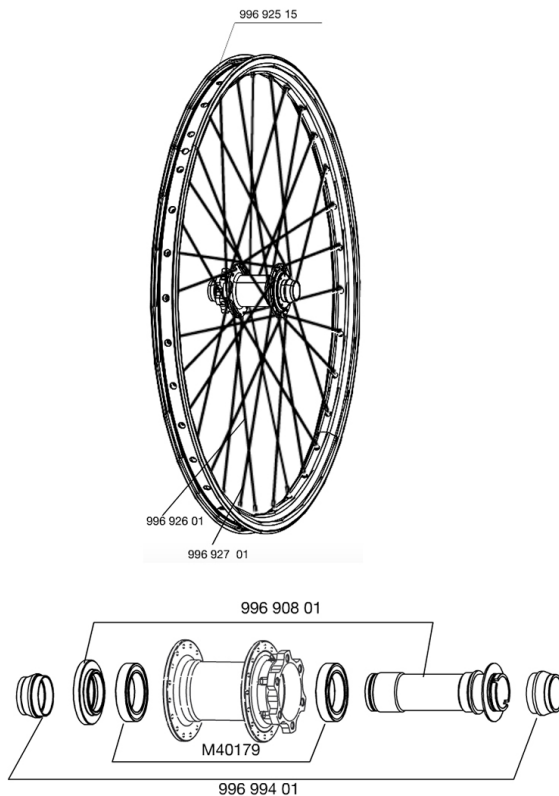

REFERENCES WHEELS

RIMS

&NBSP;:

99692515	RIM DEETRAKS 09
----------	-----------------

SPOKES

99692701	16 SPOKES DEETRAKS 09 FD+FW 261mm
99692601	16 SPOKES DEETRAKS 09 FOD+OFW 263mm

HUB SHELLS

99699401	20mm FORK SUPPORT 2009
99690801	FRONT AXLE 9/20 D6T 09
M40179	FRONT BEARING 25x37x7 20mm AXLE

MAVIC *DEETRAKS 09 12X150*

Specifications
WHEEL WEIGHTS