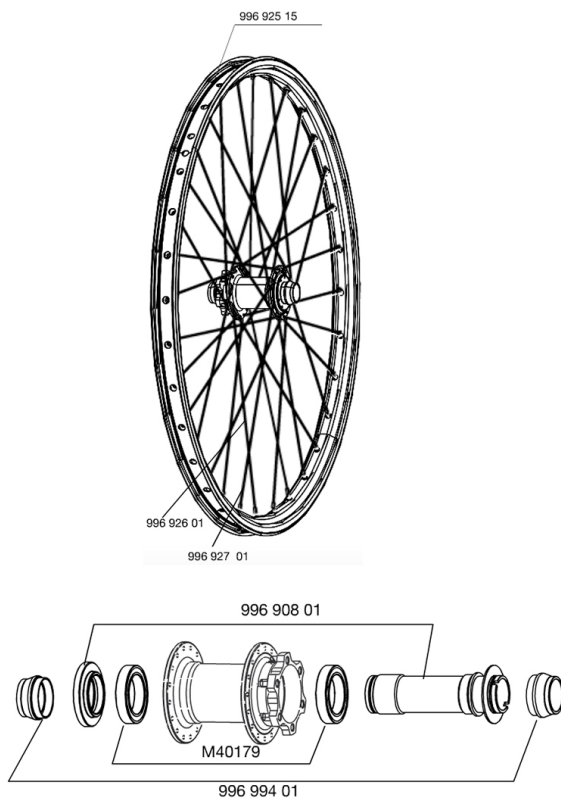

REFERENCES WHEELS

RIMS

&NBSP;:

| | |
|----------|-----------------|
| 99692515 | RIM DEETRAKS 09 |
|----------|-----------------|

SPOKES

| | |
|----------|-------------------------------------|
| 99692701 | 16 SPOKES DEETRAKS 09 FD+FW 261mm |
| 99692601 | 16 SPOKES DEETRAKS 09 FOD+OFW 263mm |

HUB SHELLS

| | |
|----------|---------------------------------|
| 99690801 | FRONT AXLE 9/20 D6T 09 |
| M40179 | FRONT BEARING 25x37x7 20mm AXLE |
| 99699401 | 20mm FORK SUPPORT 2009 |

MAVIC *DEETRAKS 09 12X150*

Specifications

WHEEL WEIGHTS