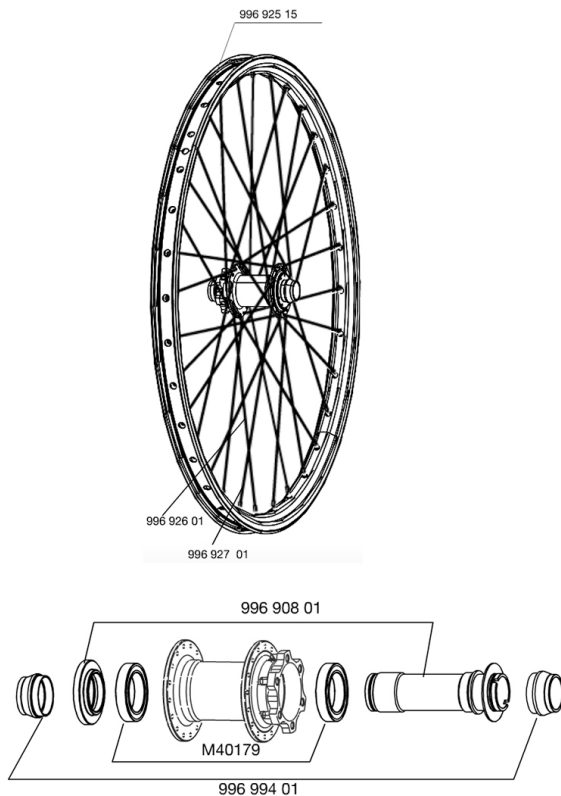

REFERENCES WHEELS

RIMS

&NBSP;:

99692515	RIM DEETRAKS 09
----------	-----------------

SPOKES

99692701	16 SPOKES DEETRAKS 09 FD+FW 261mm
99692601	16 SPOKES DEETRAKS 09 FOD+OFW 263mm

HUB SHELLS

99699401	20mm FORK SUPPORT 2009
99690801	FRONT AXLE 9/20 D6T 09
M40179	FRONT BEARING 25x37x7 20mm AXLE

MAVIC *DEETRAKS 09 12X150*

Specifications

WHEEL WEIGHTS