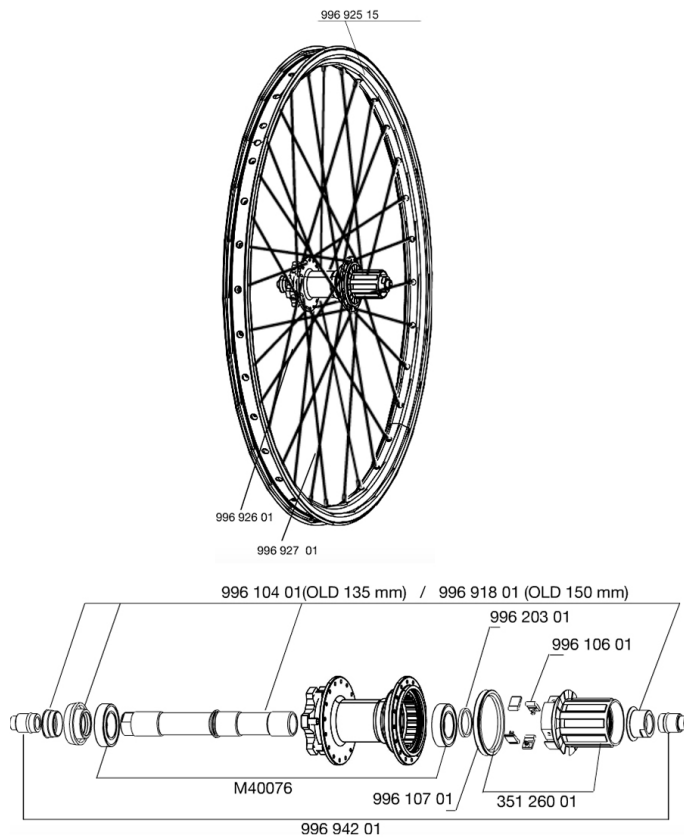

REFERENZEN RÄDER

RIMS

&NBSP;:

| | |
|----------|-----------------|
| 99692515 | RIM DEETRAKS 09 |
|----------|-----------------|

SPOKES

| | |
|----------|-------------------------------------|
| 99692601 | 16 SPOKES DEETRAKS 09 FOD+OFW 263mm |
| 99692701 | 16 SPOKES DEETRAKS 09 FD+FW 261mm |

HUB SHELLS

| | |
|----------|--|
| 35126001 | ITS-4 FREEWHEEL BODY + SEAL 2013 (WITHOUT PAWLS) |
| 99610401 | AXLE KIT ITS4 135mm D6T + ADJ.NUT |
| 99610601 | ITS4 PAWLS KIT |
| 99691801 | REAR AXLE KIT ITS4 150mm + ADJ.NUT + NUT |
| 99620301 | 2 ITS4 SPACERS |
| M40076 | HUB BEARINGS 17x30x7 6903 x 2 |
| 99610701 | ITS4 SEAL |

ADAPTERS

| | |
|----------|-----------------------------------|
| 99694201 | 2 REAR REDUCERS 12/9,5mm ITS4 HUB |
|----------|-----------------------------------|

MAVIC *DEETRAKS 09 12X150*

Specifications

RADGEWICHTE