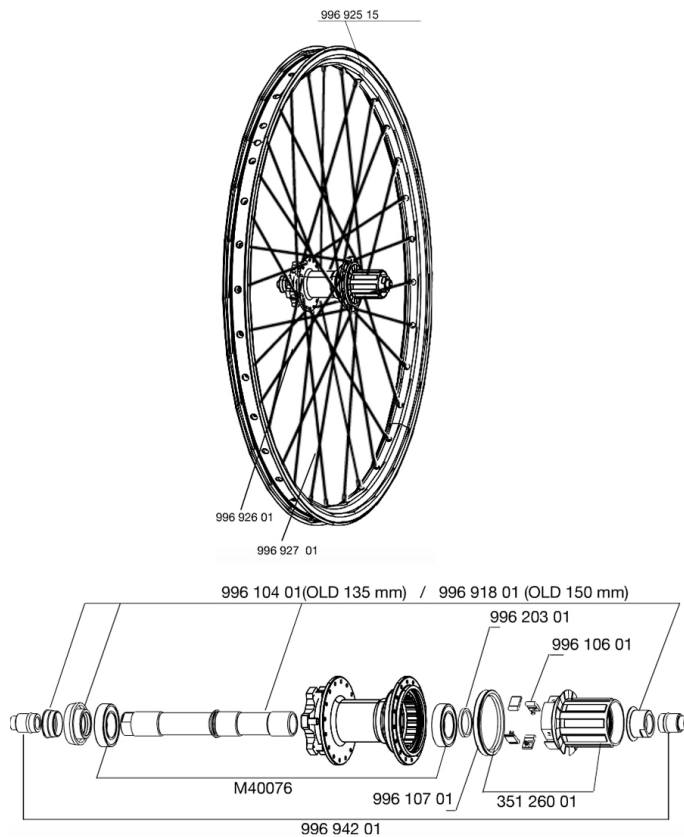

REFERENZEN RÄDER

RIMS

&NBSP;:

99692515	RIM DEETRAKS 09
----------	-----------------

SPOKES

99692701	16 SPOKES DEETRAKS 09 FD+FW 261mm
99692601	16 SPOKES DEETRAKS 09 FOD+OFW 263mm

HUB SHELLS

99691801	REAR AXLE KIT ITS4 150mm + ADJ.NUT + NUT
99620301	2 ITS4 SPACERS
M40076	HUB BEARINGS 17x30x7 6903 x 2
99610701	ITS4 SEAL
35126001	ITS-4 FREEWHEEL BODY + SEAL 2013 (WITHOUT PAWLS)
99610401	AXLE KIT ITS4 135mm D6T + ADJ.NUT
99610601	ITS4 PAWLS KIT

ADAPTERS

99694201	2 REAR REDUCERS 12/9,5mm ITS4 HUB
----------	-----------------------------------

MAVIC *DEETRAKS 09 12X150*

Specifications

RADGEWICHTE