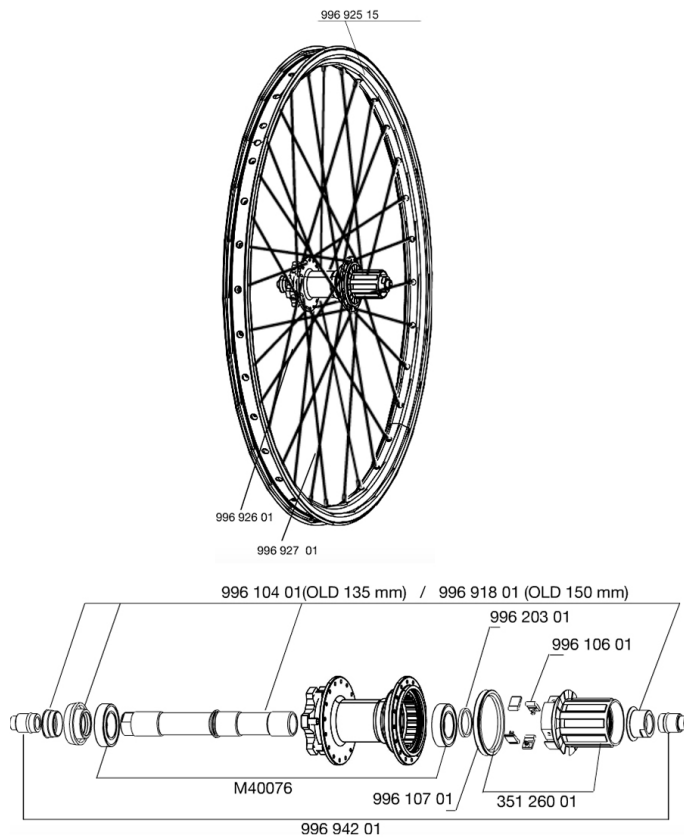

## REFERENZEN RÄDER

### SPOKES

99692701	16 SPOKES DEETRAKS 09 FD+FW 261mm
99692601	16 SPOKES DEETRAKS 09 FOD+OFW 263mm

### HUB SHELLS

99691801	REAR AXLE KIT ITS4 150mm + ADJ.NUT + NUT
99620301	2 ITS4 SPACERS
M40076	HUB BEARINGS 17x30x7 6903 x 2
99610701	ITS4 SEAL
35126001	ITS-4 FREEWHEEL BODY + SEAL 2013 (WITHOUT PAWLS)
99610401	AXLE KIT ITS4 135mm D6T + ADJ.NUT
99610601	ITS4 PAWLS KIT

### ADAPTERS

99694201	2 REAR REDUCERS 12/9,5mm ITS4 HUB
----------	-----------------------------------

**MAVIC** *DEETRAKS 09 12X150*

**Specifications**

RADGEWICHTE