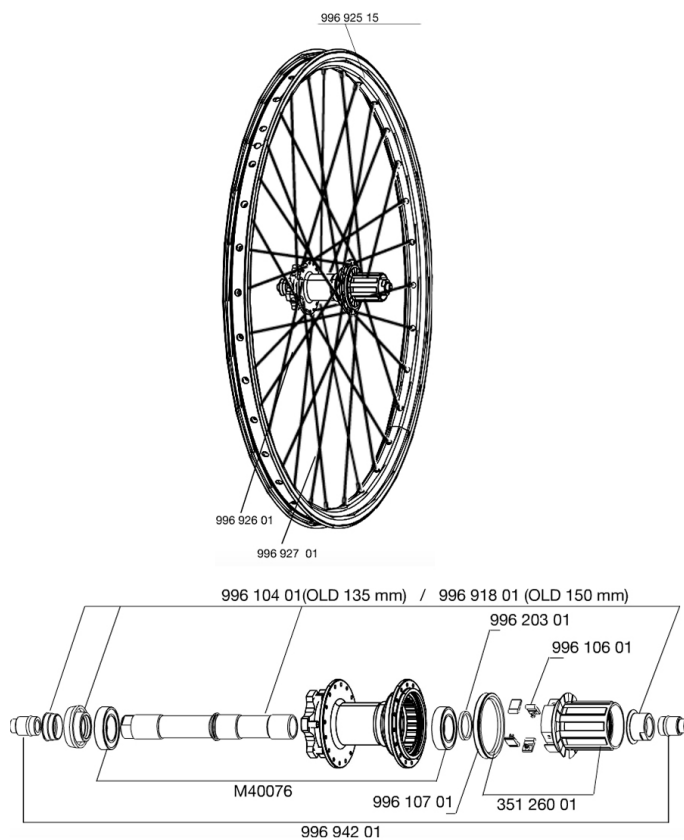

REFERENCES WHEELS

RIMS

&NBSP;:

99692515	RIM DEETRAKS 09
----------	-----------------

SPOKES

99692601	16 SPOKES DEETRAKS 09 FOD+OFW 263mm
99692701	16 SPOKES DEETRAKS 09 FD+FW 261mm

HUB SHELLS

35126001	ITS-4 FREEWHEEL BODY + SEAL 2013 (NO PAWLS)
99610401	AXLE KIT ITS4 135mm D6T + ADJ.NUT
99610601	PAWLS KIT FOR ITS-4 (OR TS-2)
99691801	REAR AXLE KIT ITS4 150mm + ADJ.NUT + NUT
99620301	2 ITS4 SPACERS
M40076	HUB BEARINGS 17x30x7 6903 x 2
99610701	ITS-4 FREEWHEEL SEAL

ADAPTERS

99694201	2 REAR REDUCERS 12/9,5mm ITS4 HUB
----------	-----------------------------------

MAVIC *DEETRAKS 09 12X150*

Specifications

WHEEL WEIGHTS