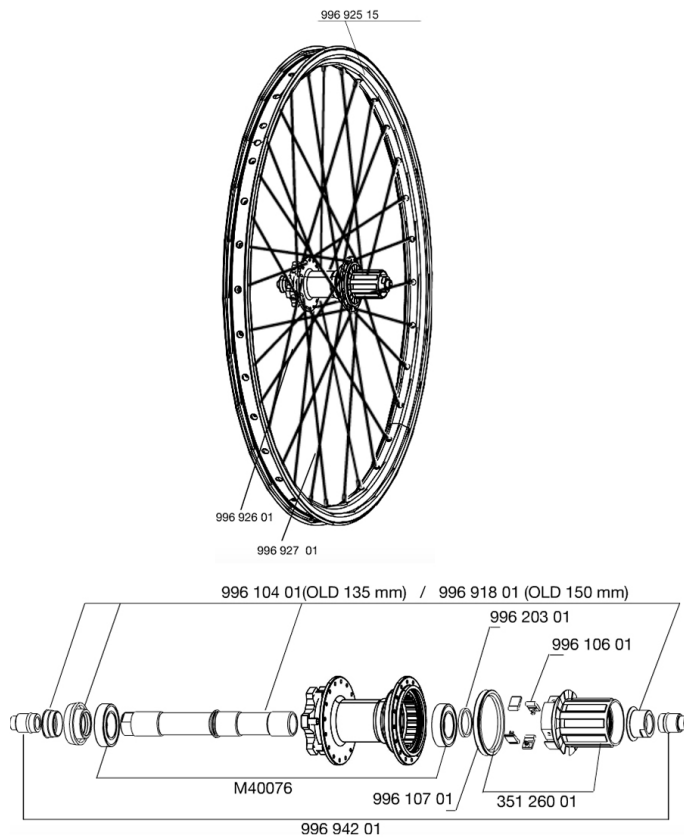

REFERENCES WHEELS

RIMS

&NBSP;:

99692515	RIM DEETRAKS 09
----------	-----------------

SPOKES

99692701	16 SPOKES DEETRAKS 09 FD+FW 261mm
99692601	16 SPOKES DEETRAKS 09 FOD+OFW 263mm

HUB SHELLS

99691801	REAR AXLE KIT ITS4 150mm + ADJ.NUT + NUT
99620301	2 ITS4 SPACERS
M40076	HUB BEARINGS 17x30x7 6903 x 2
99610701	ITS-4 FREEWHEEL SEAL
35126001	ITS-4 FREEWHEEL BODY + SEAL 2013 (NO PAWLS)
99610401	AXLE KIT ITS4 135mm D6T + ADJ.NUT
99610601	PAWLS KIT FOR ITS-4 (OR TS-2)

ADAPTERS

99694201	2 REAR REDUCERS 12/9,5mm ITS4 HUB
----------	-----------------------------------

MAVIC *DEETRAKS 09 12X150*

Specifications

WHEEL WEIGHTS